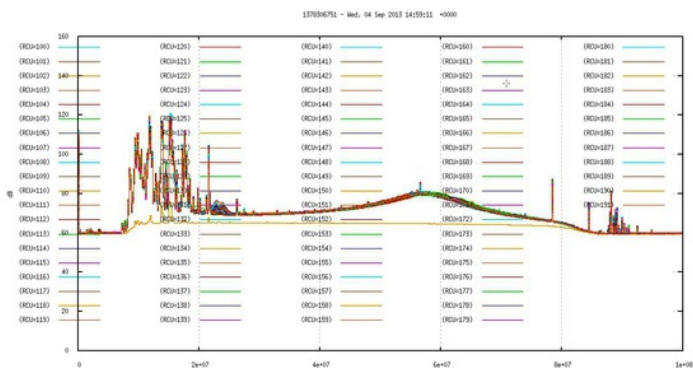

2013 Sep 05

LBA spectrum

Plot of the LBA spectrum for J Verbiest. The severe RFI seen before appears to no longer be present.