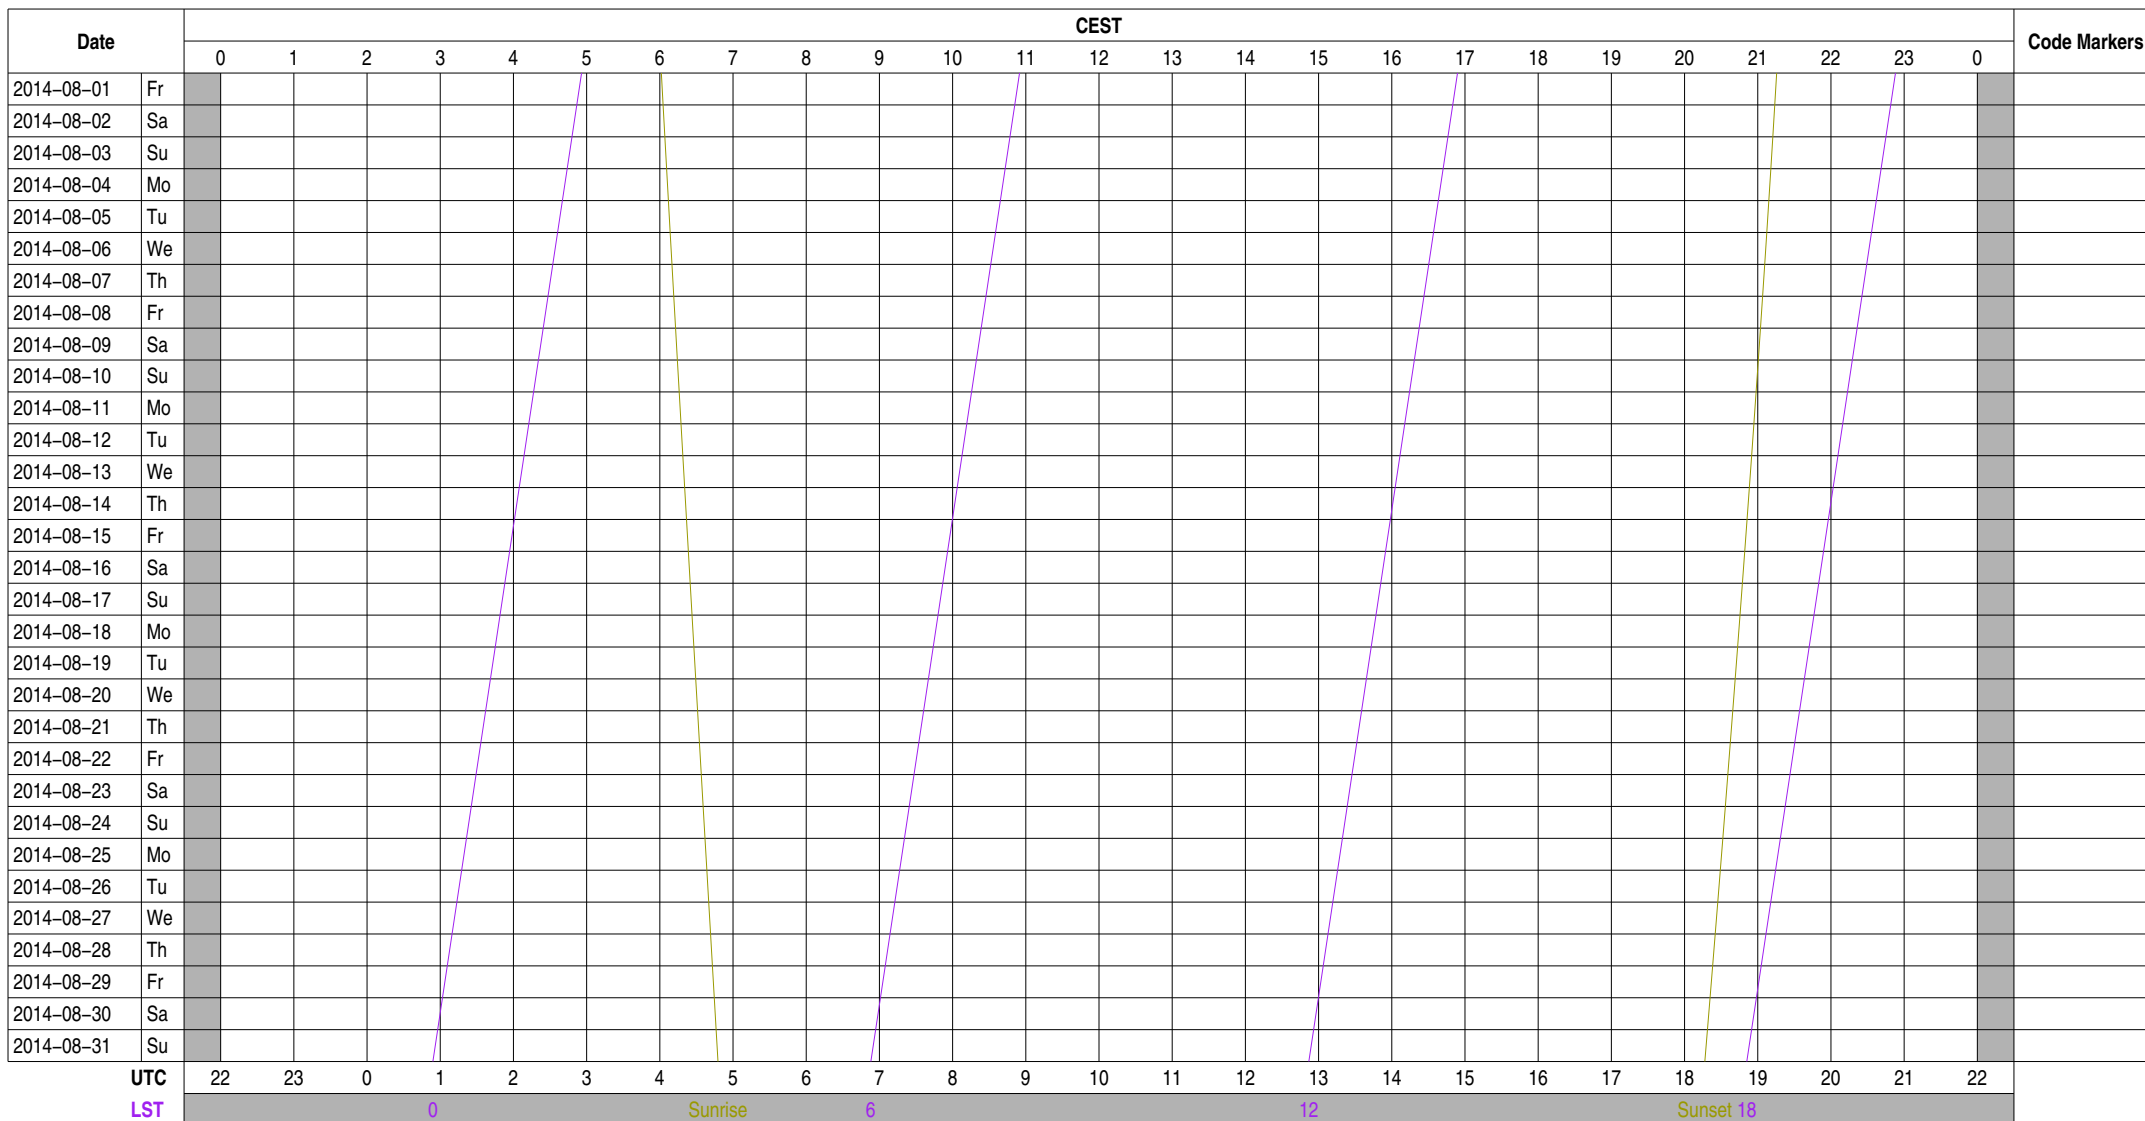

Observing Plan for lofarsrv Computer

GLOW LOFAR Observing

2014-08-01 through 2014-08-31

Normal Experiment Code Markers

Other Code Markers

Color Meanings

Science A (Astrometry)	Science O (Other)	ILT Mode	Piggyback Without Control
Science C (Cosmology)	Science P (Pulsar)	Effelsberg Mode	Experiment Warning
Science E (Extragalactic)	Science R (Cosmic Rays)	GLOW Mode	Override Possible
Science G (Galactic)	Science S (Solar System)	Juelich Mode	
Science H (Ionosphere)	Test Observation	Station Failure	
Science N (AGN)	Maintenance Mode	Piggyback Control