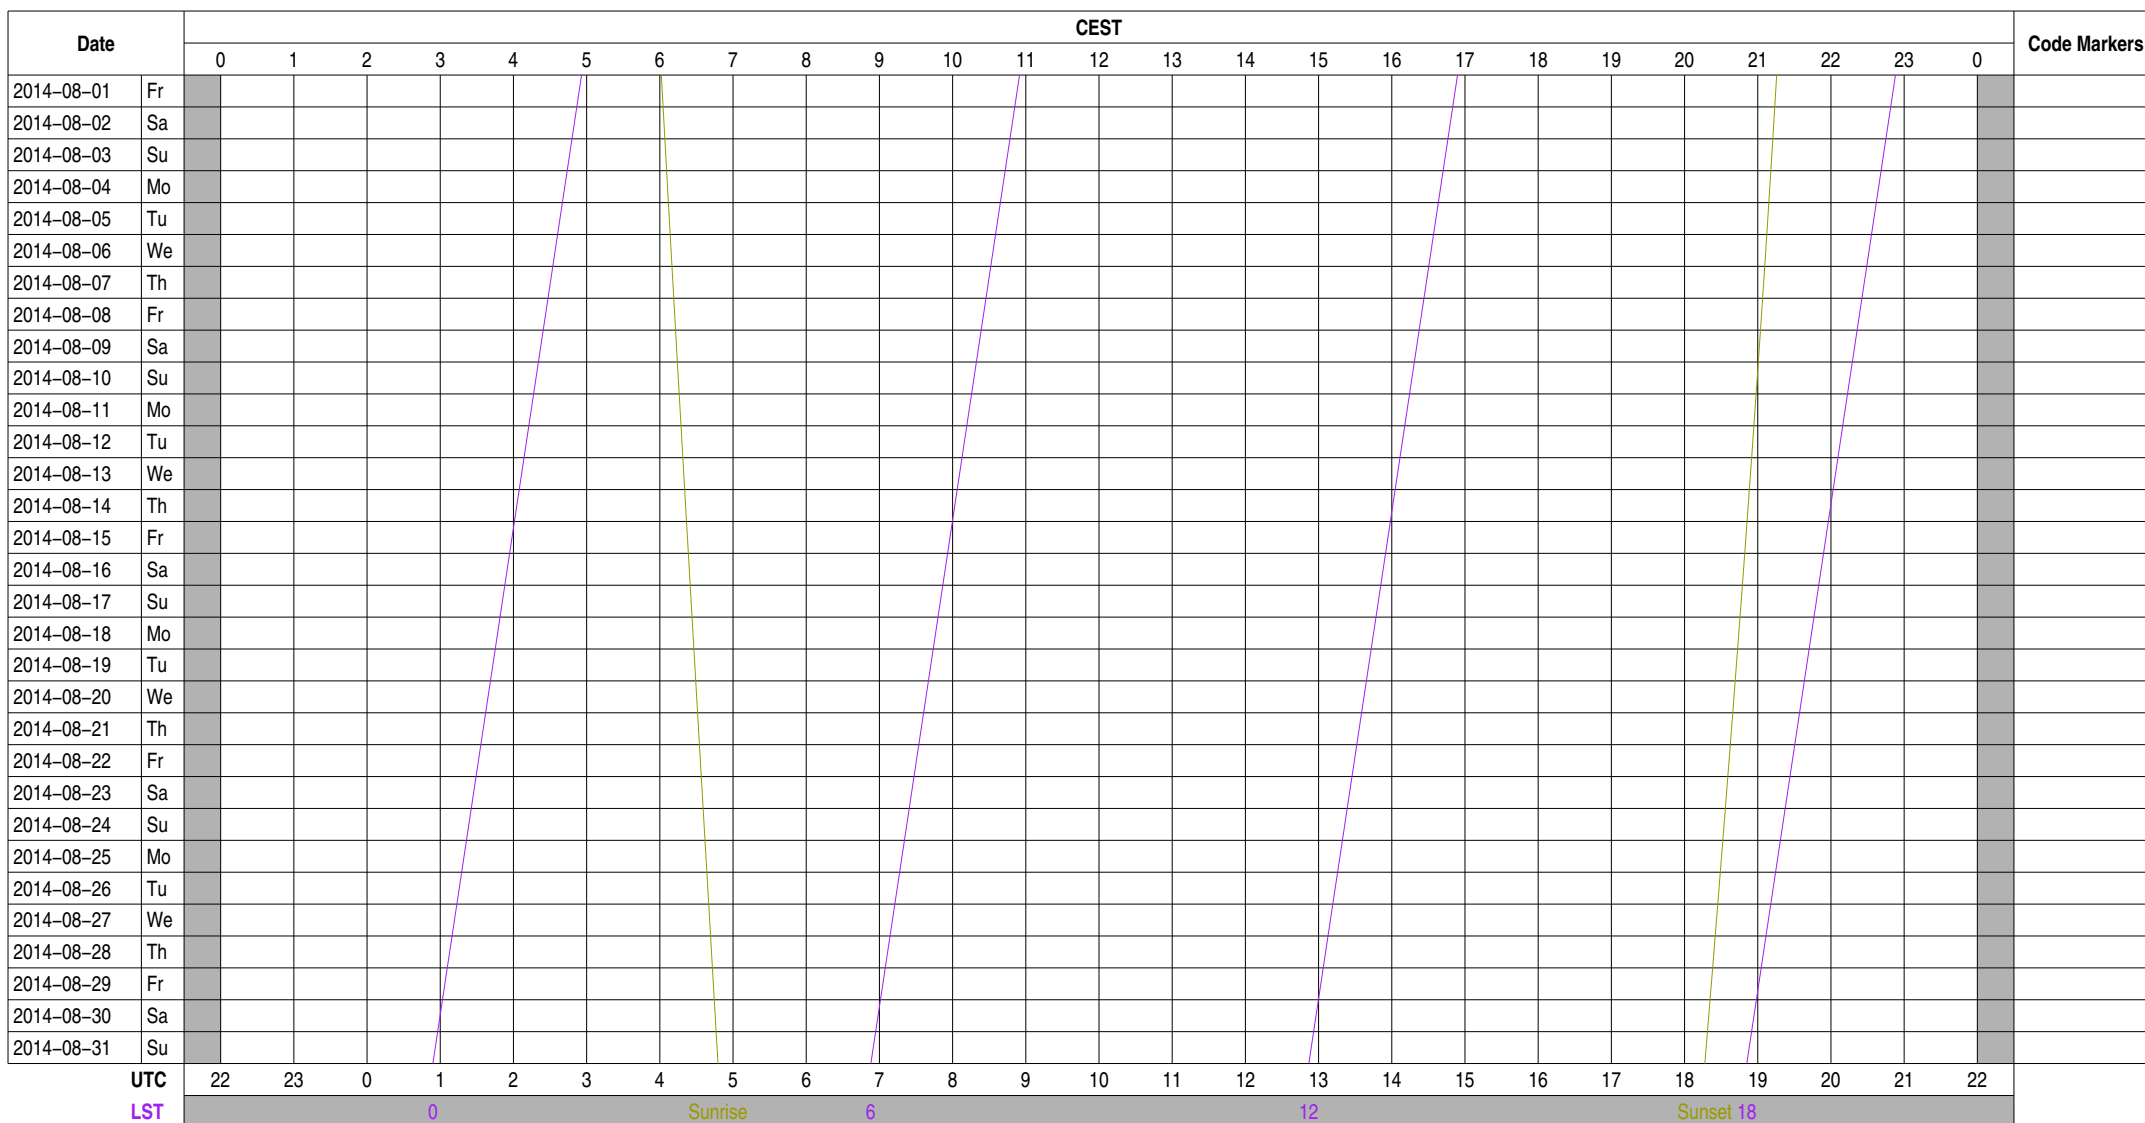

Observing Plan for IofarAN Computers

GLOW LOFAR Observing

2014-08-01 through 2014-08-31

Normal Experiment Code Markers

Other Code Markers

Color Meanings

Science A (Astrometry)	Science O (Other)	ILT Mode	Piggyback Without Control
Science C (Cosmology)	Science P (Pulsar)	Effelsberg Mode	Experiment Warning
Science E (Extragalactic)	Science R (Cosmic Rays)	GLOW Mode	Override Possible
Science G (Galactic)	Science S (Solar System)	Juelich Mode	
Science H (Ionosphere)	Test Observation	Station Failure	
Science N (AGN)	Maintenance Mode	Piggyback Control