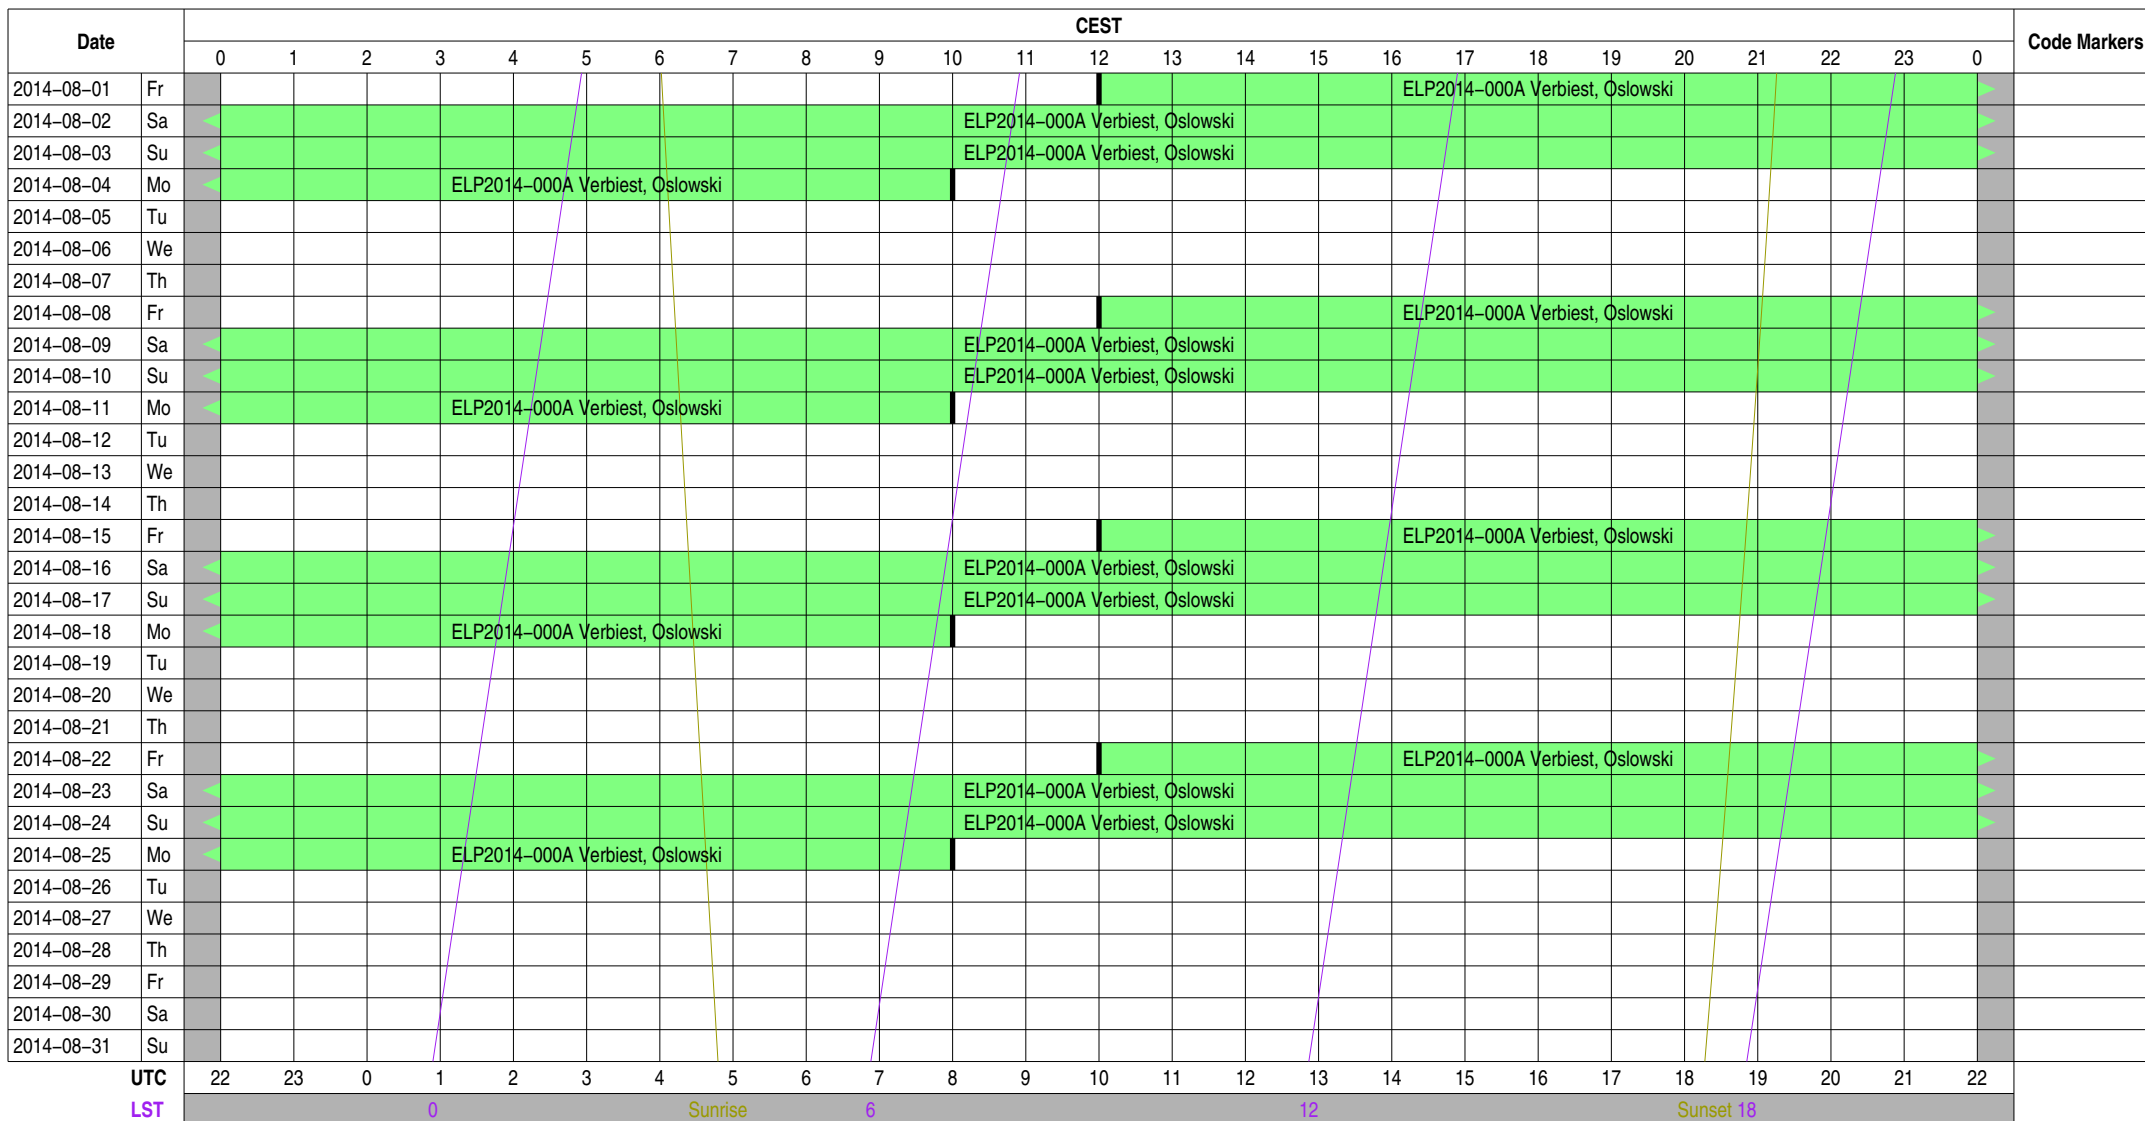

Observing Plan for IofarCN Computers

GLOW LOFAR Observing

2014-08-01 through 2014-08-31

Normal Experiment Code Markers

Other Code Markers

Color Meanings

Science A (Astrometry)	Science O (Other)	ILT Mode	Piggyback Without Control
Science C (Cosmology)	Science P (Pulsar)	Effelsberg Mode	Experiment Warning
Science E (Extragalactic)	Science R (Cosmic Rays)	GLOW Mode	Override Possible
Science G (Galactic)	Science S (Solar System)	Juelich Mode	
Science H (Ionosphere)	Test Observation	Station Failure	
Science N (AGN)	Maintenance Mode	Piggyback Control