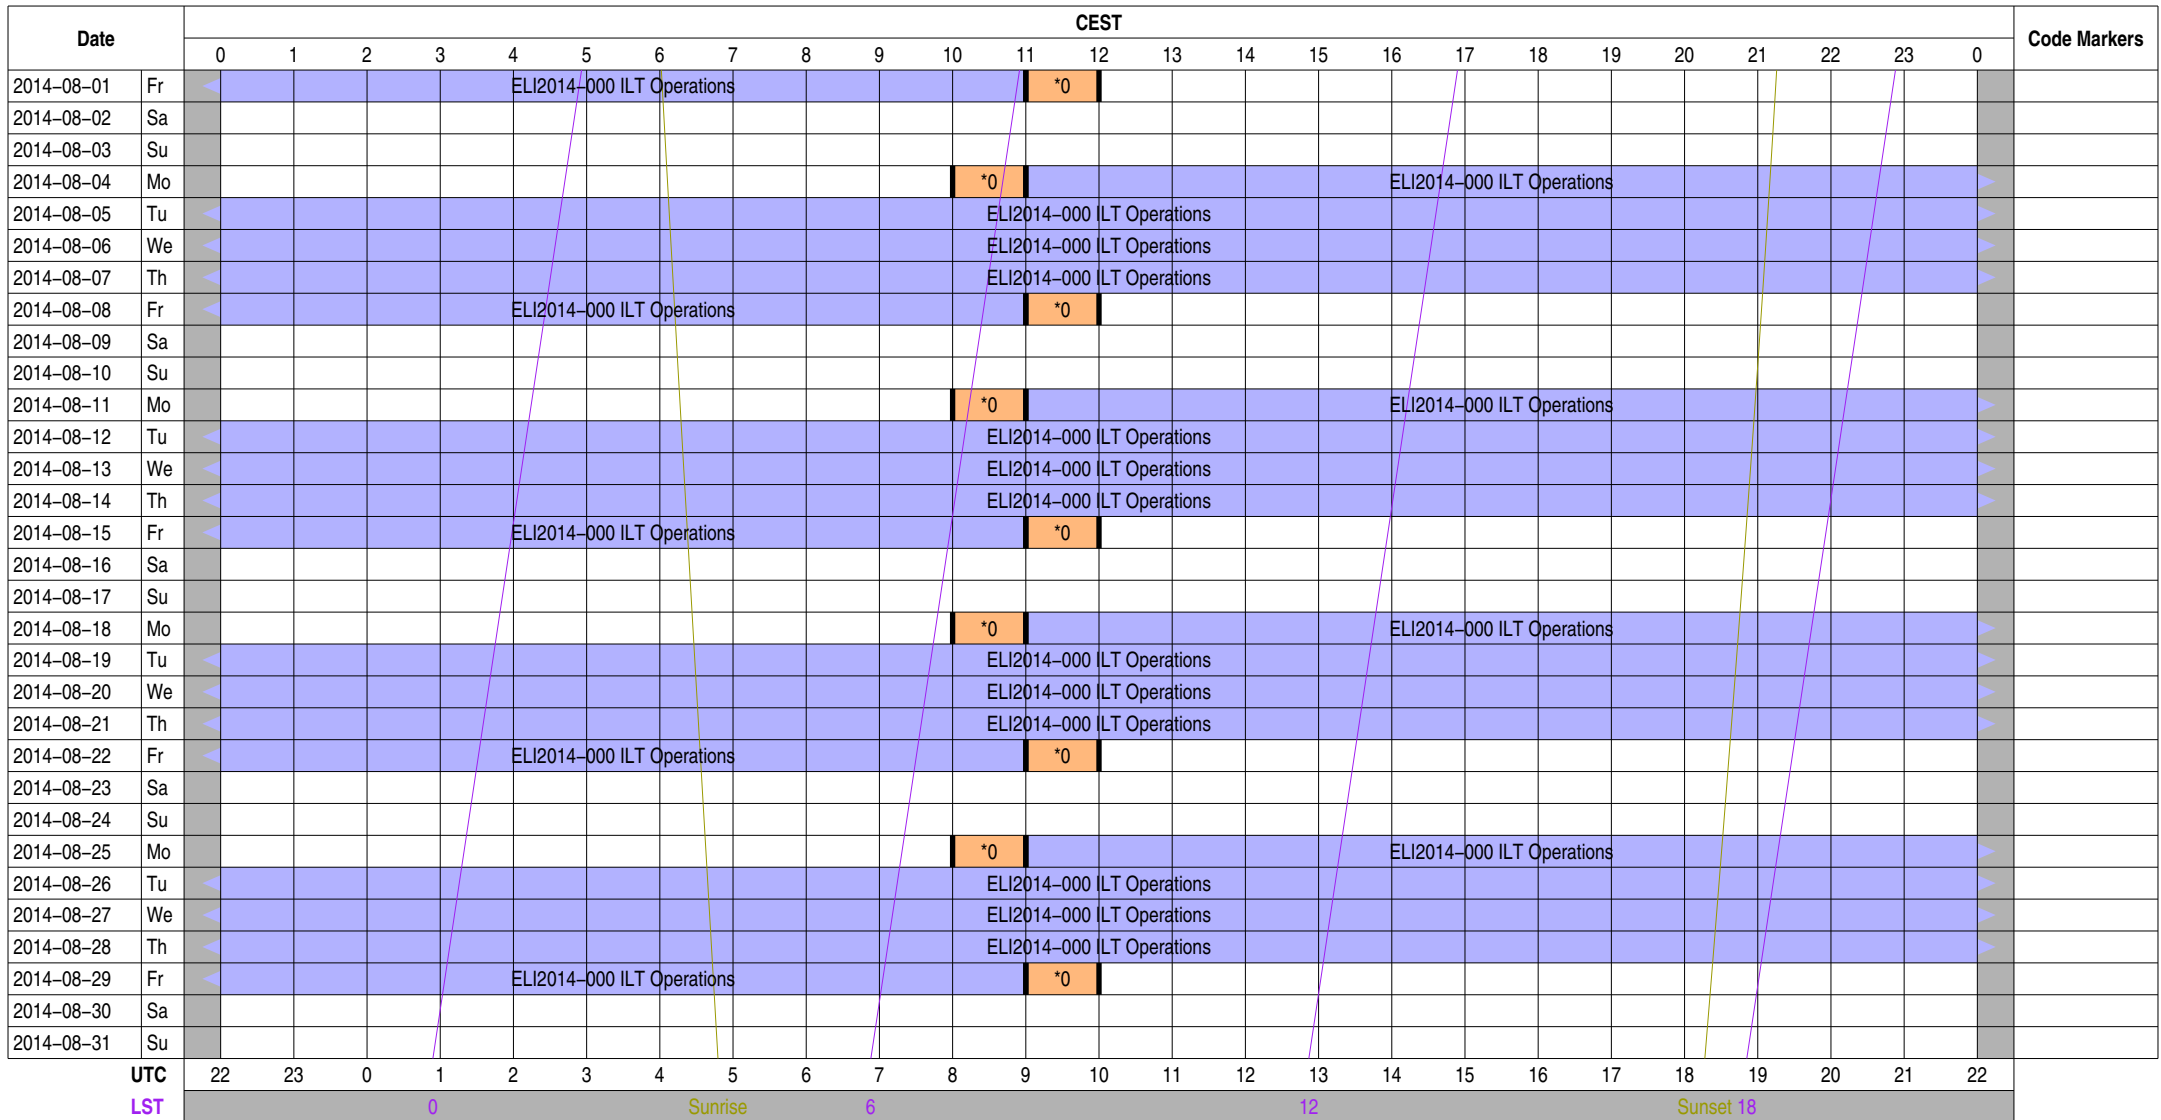

Observing Plan for DE602 Unterweilenbach

GLOW LOFAR Observing

2014-08-01 through 2014-08-31

Normal Experiment Code Markers

0 ELM2014-000 Kuniyoshi, Horneff

Other Code Markers

Color Meanings

Science A (Astrometry)	Science O (Other)	ILT Mode	Piggyback Without Control
Science C (Cosmology)	Science P (Pulsar)	Effelsberg Mode	Experiment Warning
Science E (Extragalactic)	Science R (Cosmic Rays)	GLOW Mode	Override Possible
Science G (Galactic)	Science S (Solar System)	Juelich Mode	
Science H (Ionosphere)	Test Observation	Station Failure	
Science N (AGN)	Maintenance Mode	Piggyback Control