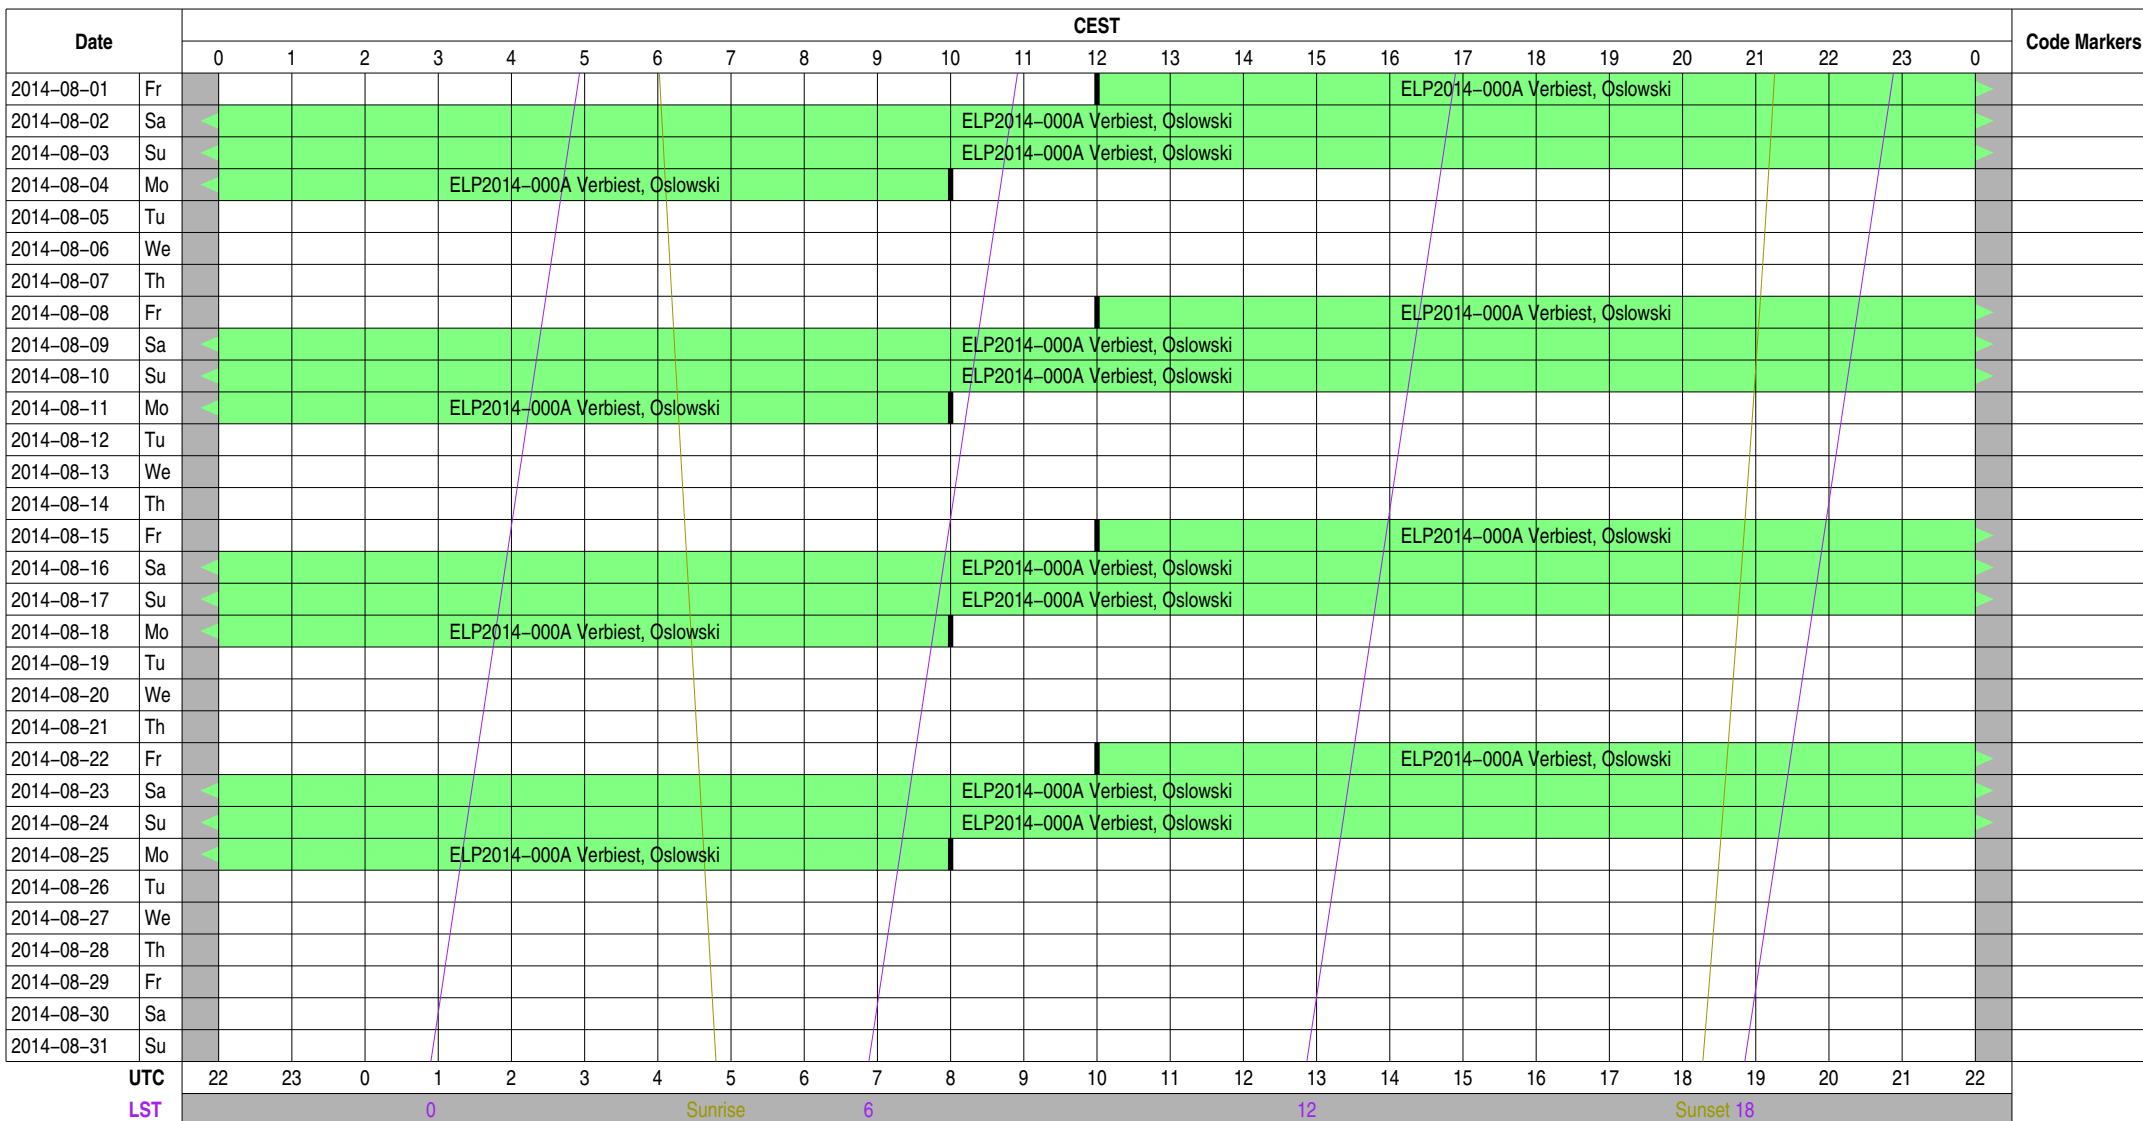

Observing Plan for lofarBN Computers

GLOW LOFAR Observing

2014-08-01 through 2014-08-31

Normal Experiment Code Markers

Other Code Markers

Color Meanings

Science A (Astrometry)	Science O (Other)	ILT Mode	Piggyback Without Control
Science C (Cosmology)	Science P (Pulsar)	Effelsberg Mode	Experiment Warning
Science E (Extragalactic)	Science R (Cosmic Rays)	GLOW Mode	Override Possible
Science G (Galactic)	Science S (Solar System)	Juelich Mode	
Science H (Ionosphere)	Test Observation	Station Failure	
Science N (AGN)	Maintenance Mode	Piggyback Control