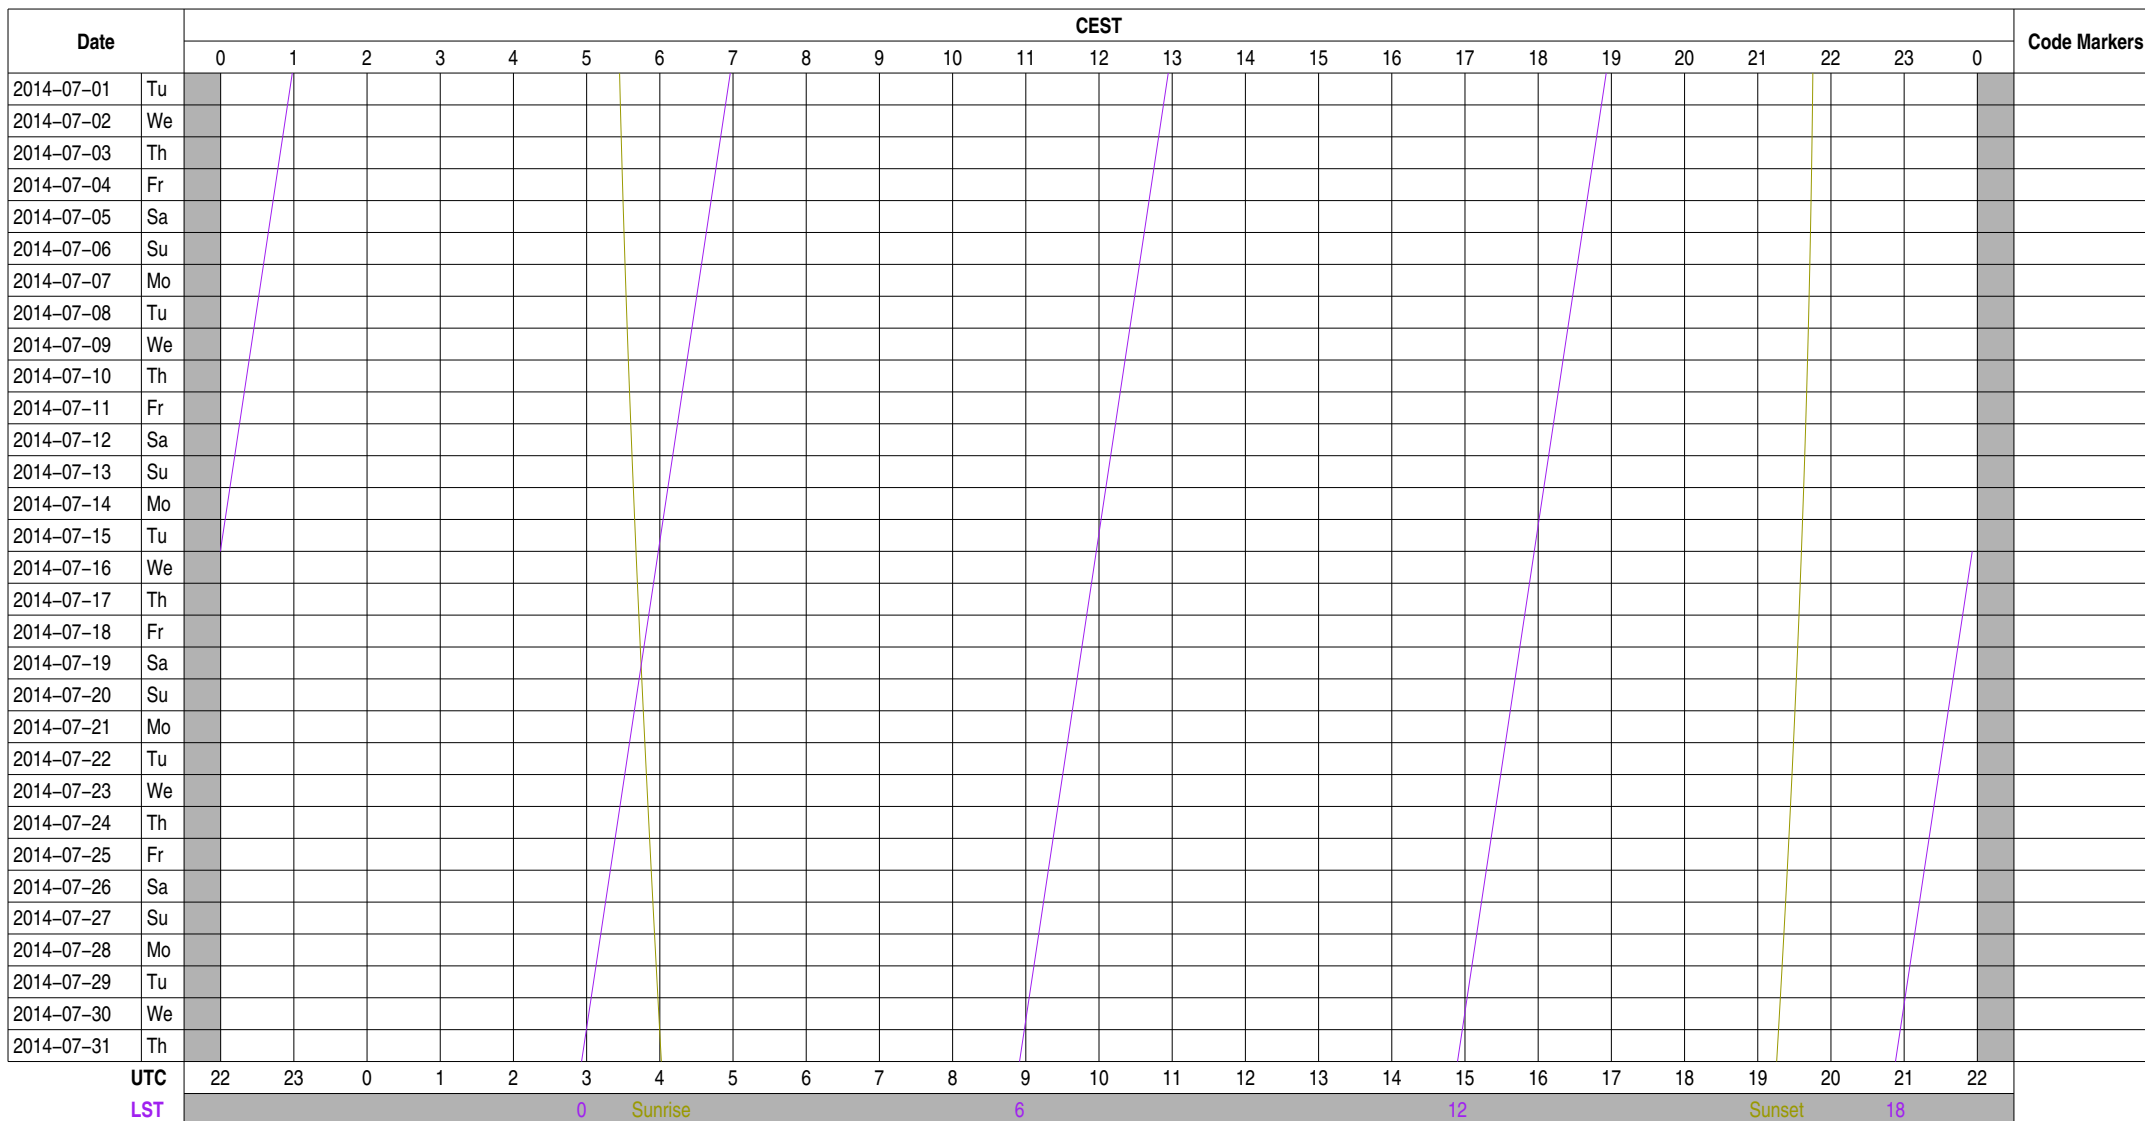

Observing Plan for IofarAN Computers

GLOW LOFAR Observing

2014-07-01 through 2014-07-31

Normal Experiment Code Markers

Other Code Markers

Color Meanings

Science A (Astrometry)	Science O (Other)	ILT Mode	Piggyback Without Control
Science C (Cosmology)	Science P (Pulsar)	Effelsberg Mode	Experiment Warning
Science E (Extragalactic)	Science R (Cosmic Rays)	GLOW Mode	Override Possible
Science G (Galactic)	Science S (Solar System)	Juelich Mode	
Science H (Ionosphere)	Test Observation	Station Failure	
Science N (AGN)	Maintenance Mode	Piggyback Control