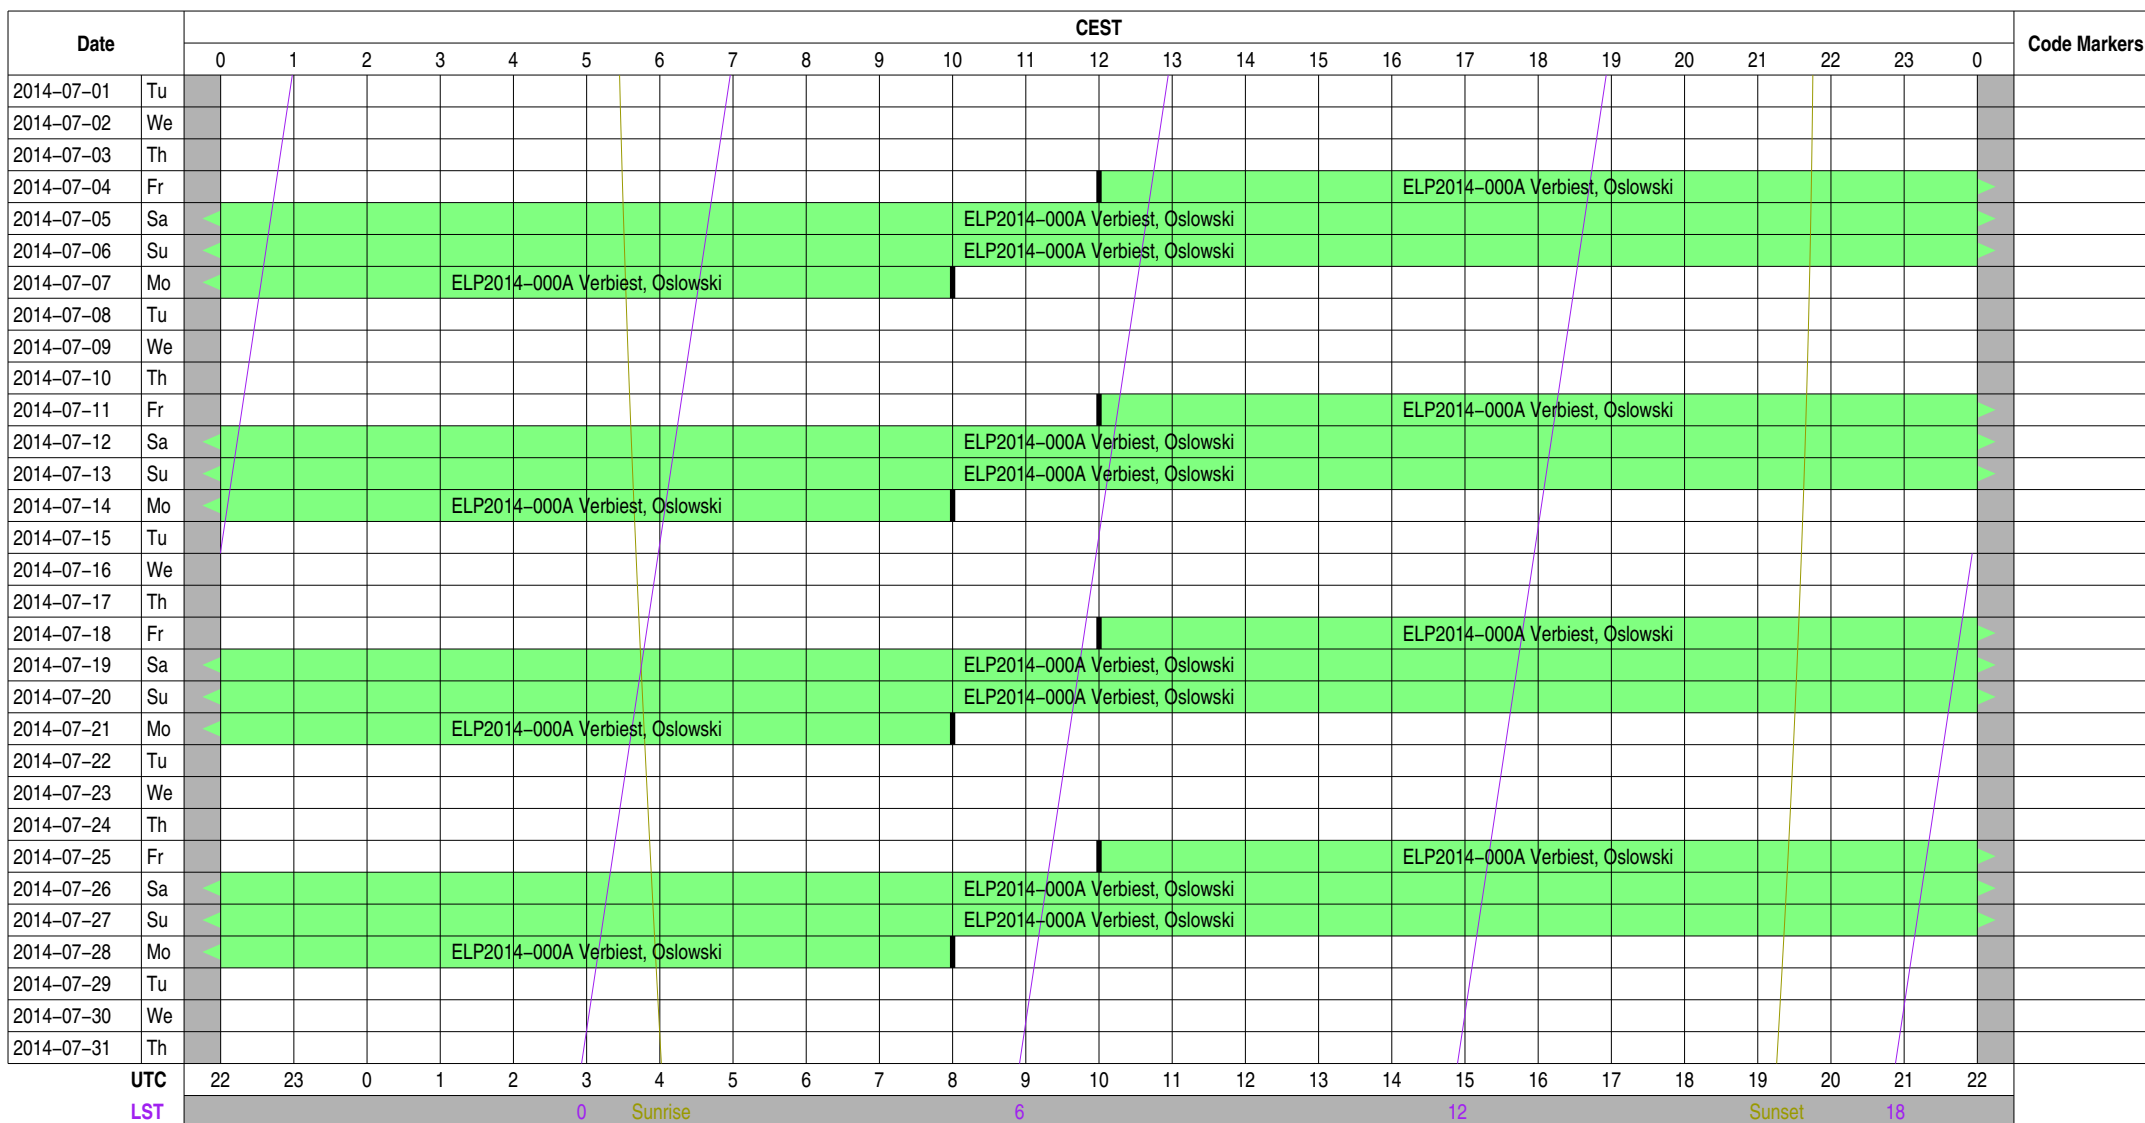

Observing Plan for IofarCN Computers

GLOW LOFAR Observing

2014-07-01 through 2014-07-31

Normal Experiment Code Markers

Other Code Markers

Color Meanings

Science A (Astrometry)	Science O (Other)	ILT Mode	Piggyback Without Control
Science C (Cosmology)	Science P (Pulsar)	Effelsberg Mode	Experiment Warning
Science E (Extragalactic)	Science R (Cosmic Rays)	GLOW Mode	Override Possible
Science G (Galactic)	Science S (Solar System)	Juelich Mode	
Science H (Ionosphere)	Test Observation	Station Failure	
Science N (AGN)	Maintenance Mode	Piggyback Control