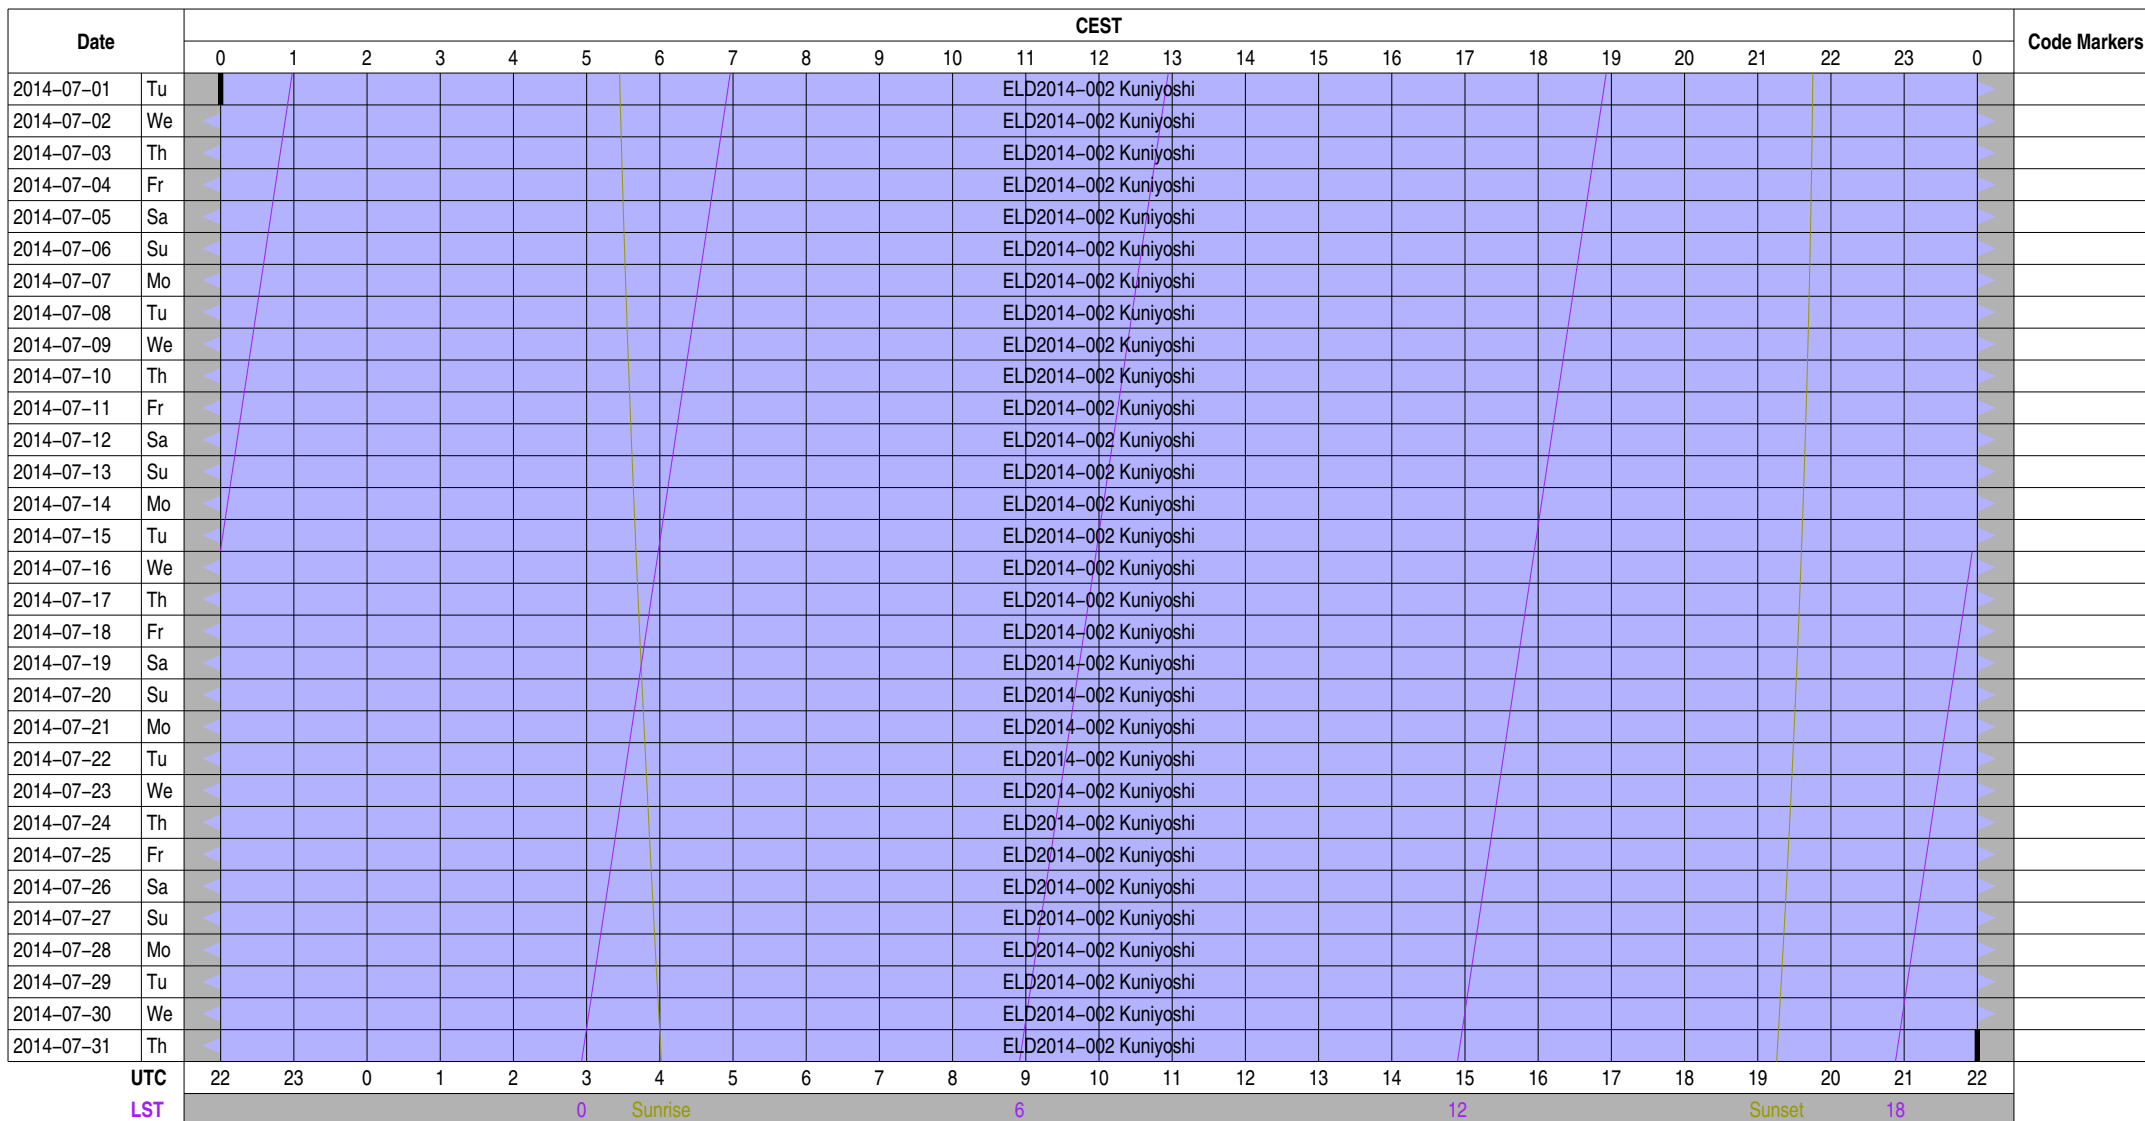

Observing Plan for Operator On-Duty

GLOW LOFAR Observing

2014-07-01 through 2014-07-31

Normal Experiment Code Markers

Other Code Markers

Color Meanings

- 100 m Operator
- Anderson
- Kuniyoshi
- Horneffer
- Other
- Unknown