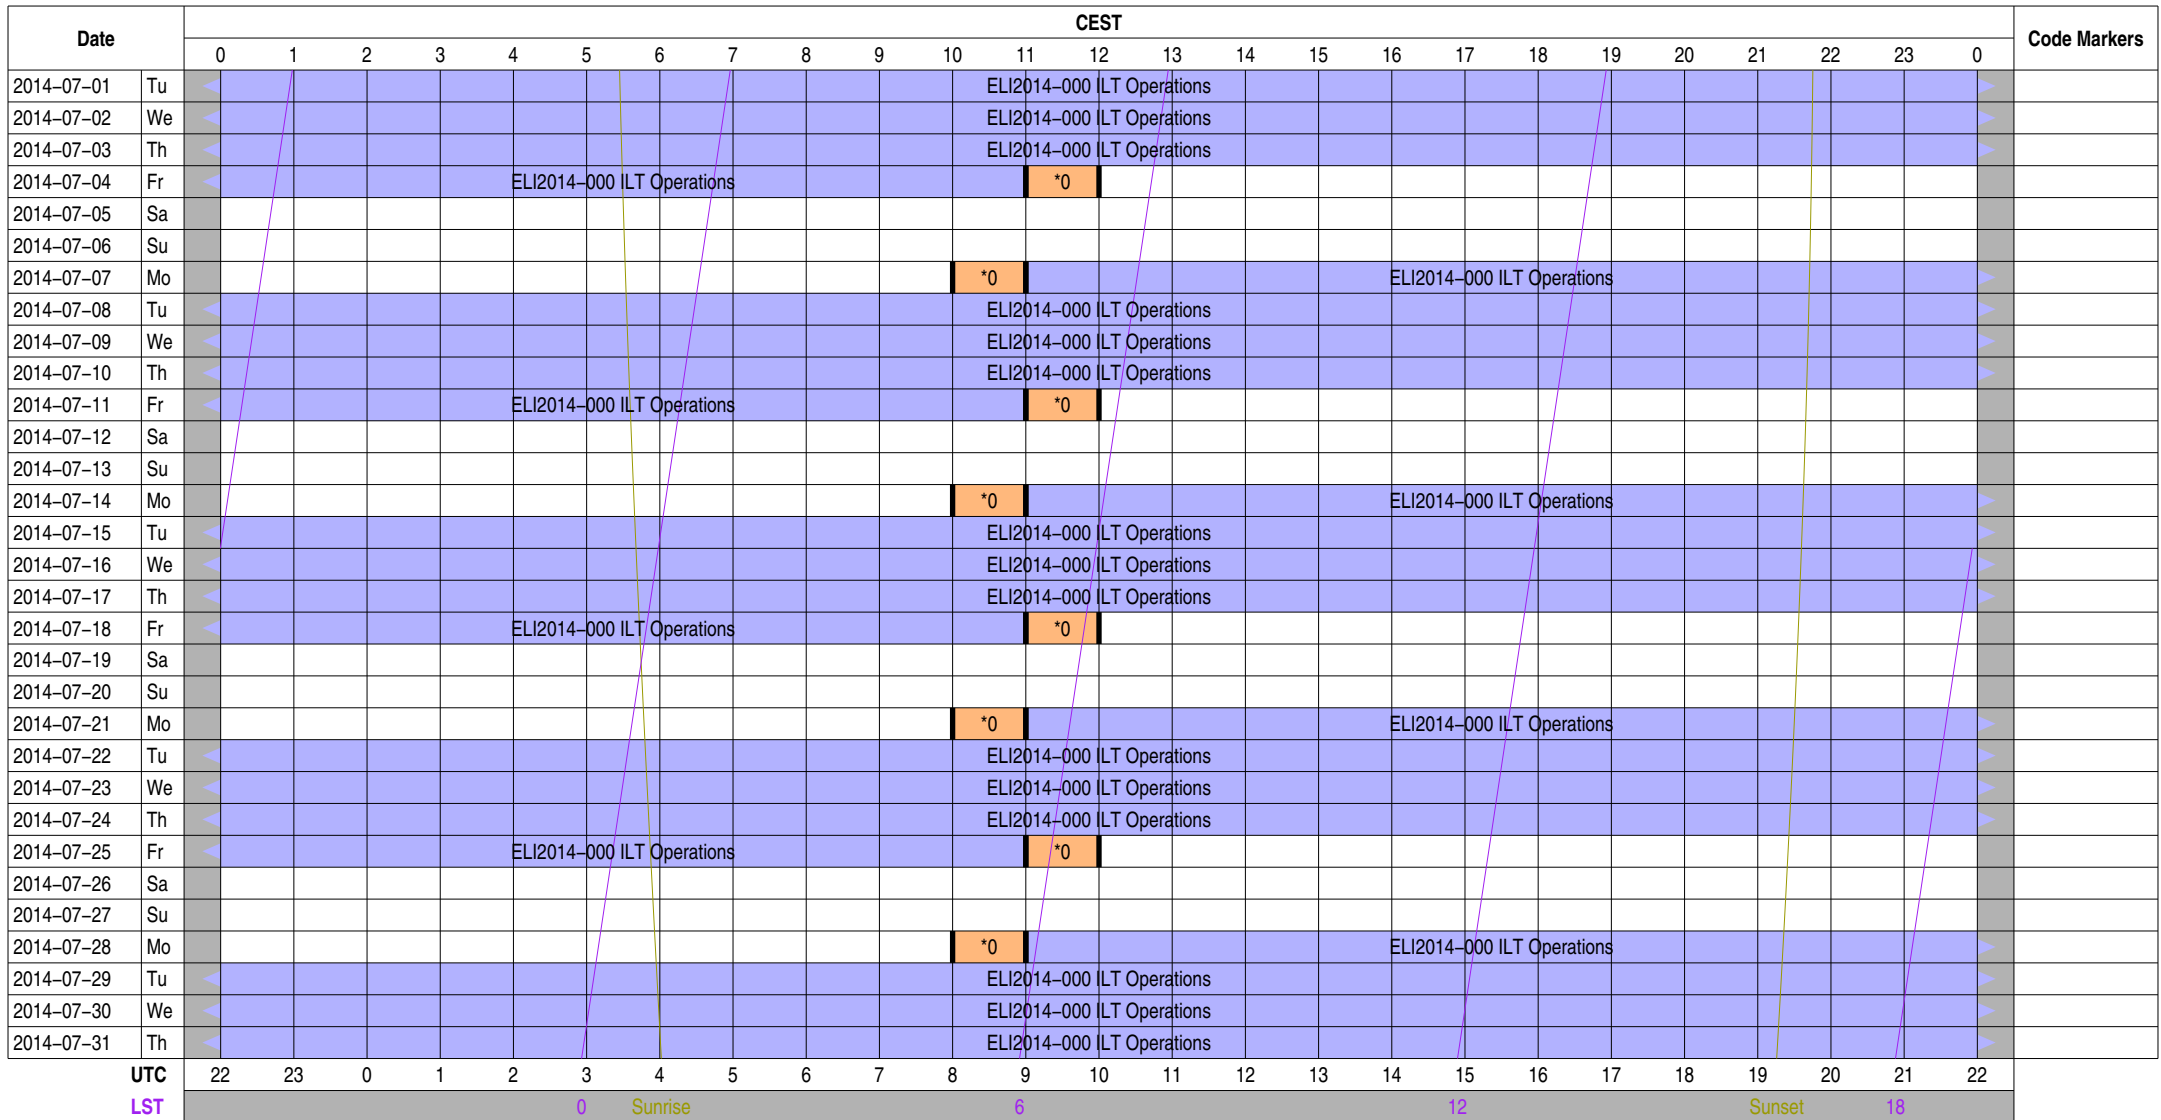

Observing Plan for DE604 Potsdam

GLOW LOFAR Observing

2014-07-01 through 2014-07-31

Normal Experiment Code Markers

0 ELM2014-000 Kuniyoshi, Horneff

Other Code Markers

Color Meanings

Science A (Astrometry)	Science O (Other)	ILT Mode	Piggyback Without Control
Science C (Cosmology)	Science P (Pulsar)	Effelsberg Mode	Experiment Warning
Science E (Extragalactic)	Science R (Cosmic Rays)	GLOW Mode	Override Possible
Science G (Galactic)	Science S (Solar System)	Juelich Mode	
Science H (Ionosphere)	Test Observation	Station Failure	
Science N (AGN)	Maintenance Mode	Piggyback Control