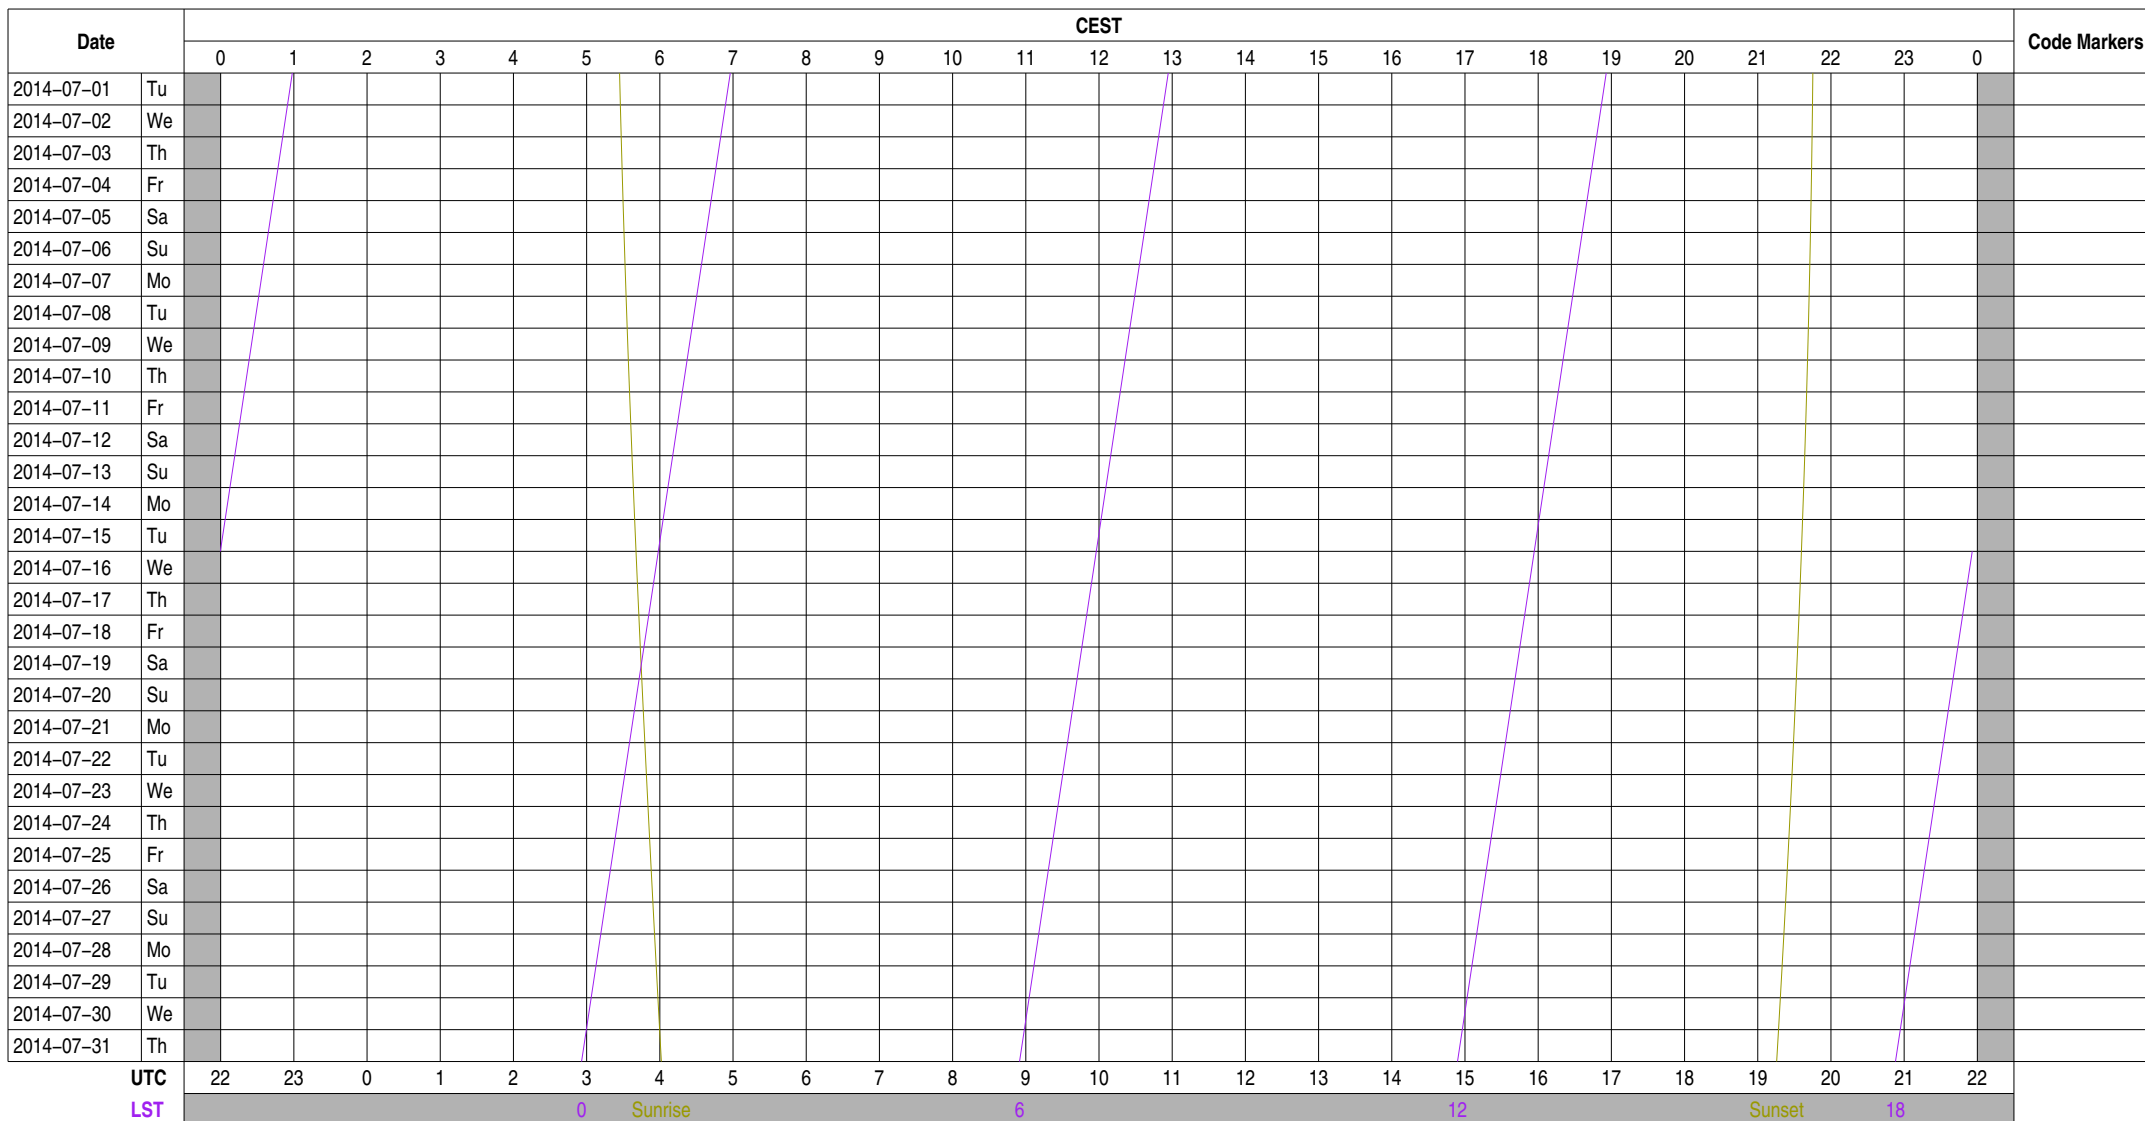

Observing Plan for lofarsrv Computer

GLOW LOFAR Observing

2014-07-01 through 2014-07-31

Normal Experiment Code Markers

Other Code Markers

Color Meanings

Science A (Astrometry)	Science O (Other)	ILT Mode	Piggyback Without Control
Science C (Cosmology)	Science P (Pulsar)	Effelsberg Mode	Experiment Warning
Science E (Extragalactic)	Science R (Cosmic Rays)	GLOW Mode	Override Possible
Science G (Galactic)	Science S (Solar System)	Juelich Mode	
Science H (Ionosphere)	Test Observation	Station Failure	
Science N (AGN)	Maintenance Mode	Piggyback Control