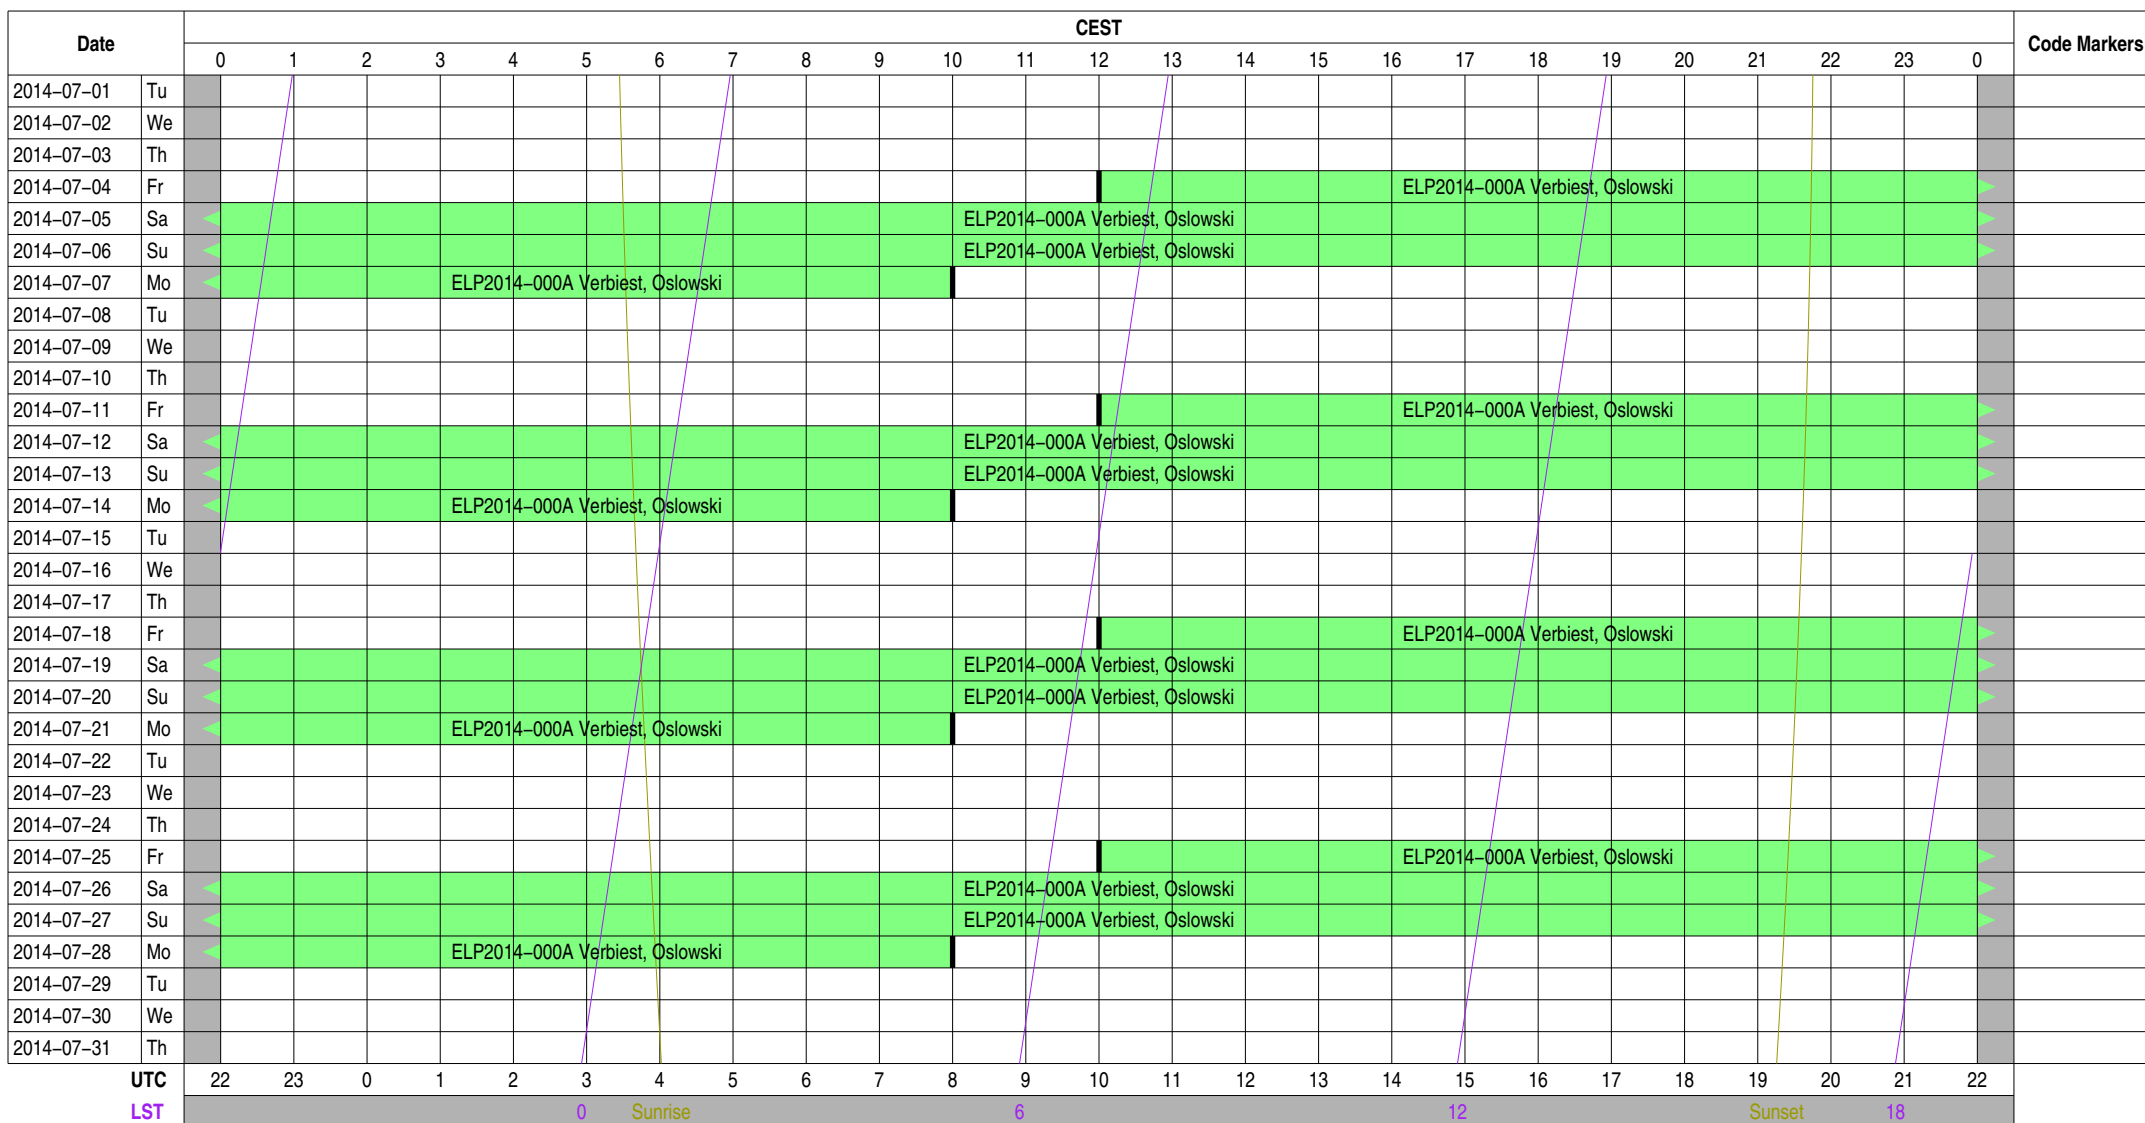

Observing Plan for IofarBN Computers

GLOW LOFAR Observing

2014-07-01 through 2014-07-31

Normal Experiment Code Markers

Other Code Markers

Color Meanings

Science A (Astrometry)	Science O (Other)	ILT Mode	Piggyback Without Control
Science C (Cosmology)	Science P (Pulsar)	Effelsberg Mode	Experiment Warning
Science E (Extragalactic)	Science R (Cosmic Rays)	GLOW Mode	Override Possible
Science G (Galactic)	Science S (Solar System)	Juelich Mode	
Science H (Ionosphere)	Test Observation	Station Failure	
Science N (AGN)	Maintenance Mode	Piggyback Control