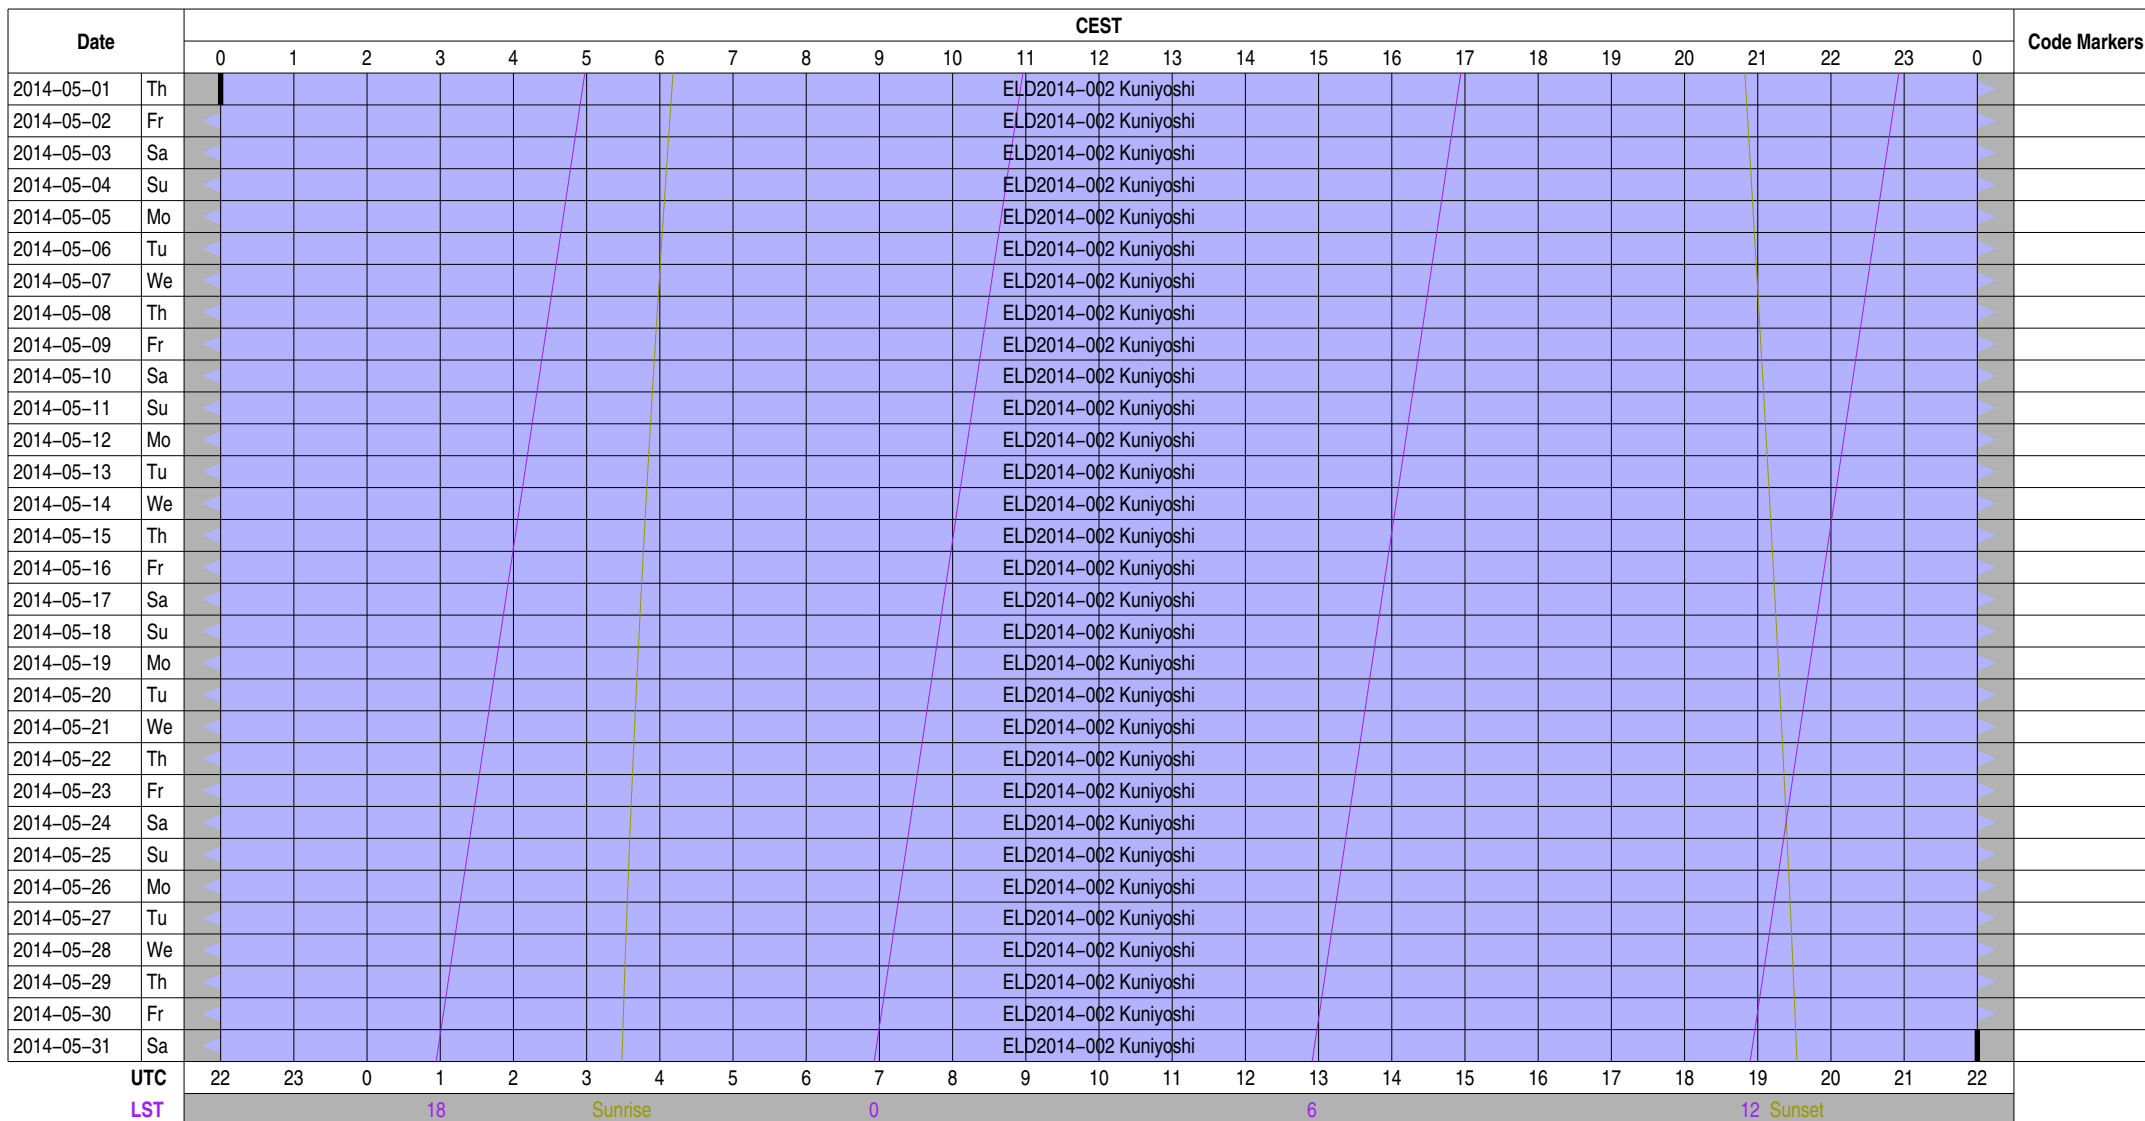

Observing Plan for Operator On-Duty

GLOW LOFAR Observing

2014-05-01 through 2014-05-31

Normal Experiment Code Markers

Other Code Markers

Color Meanings

- 100 m Operator
- Anderson
- Kuniyoshi
- Horneffer
- Other
- Unknown