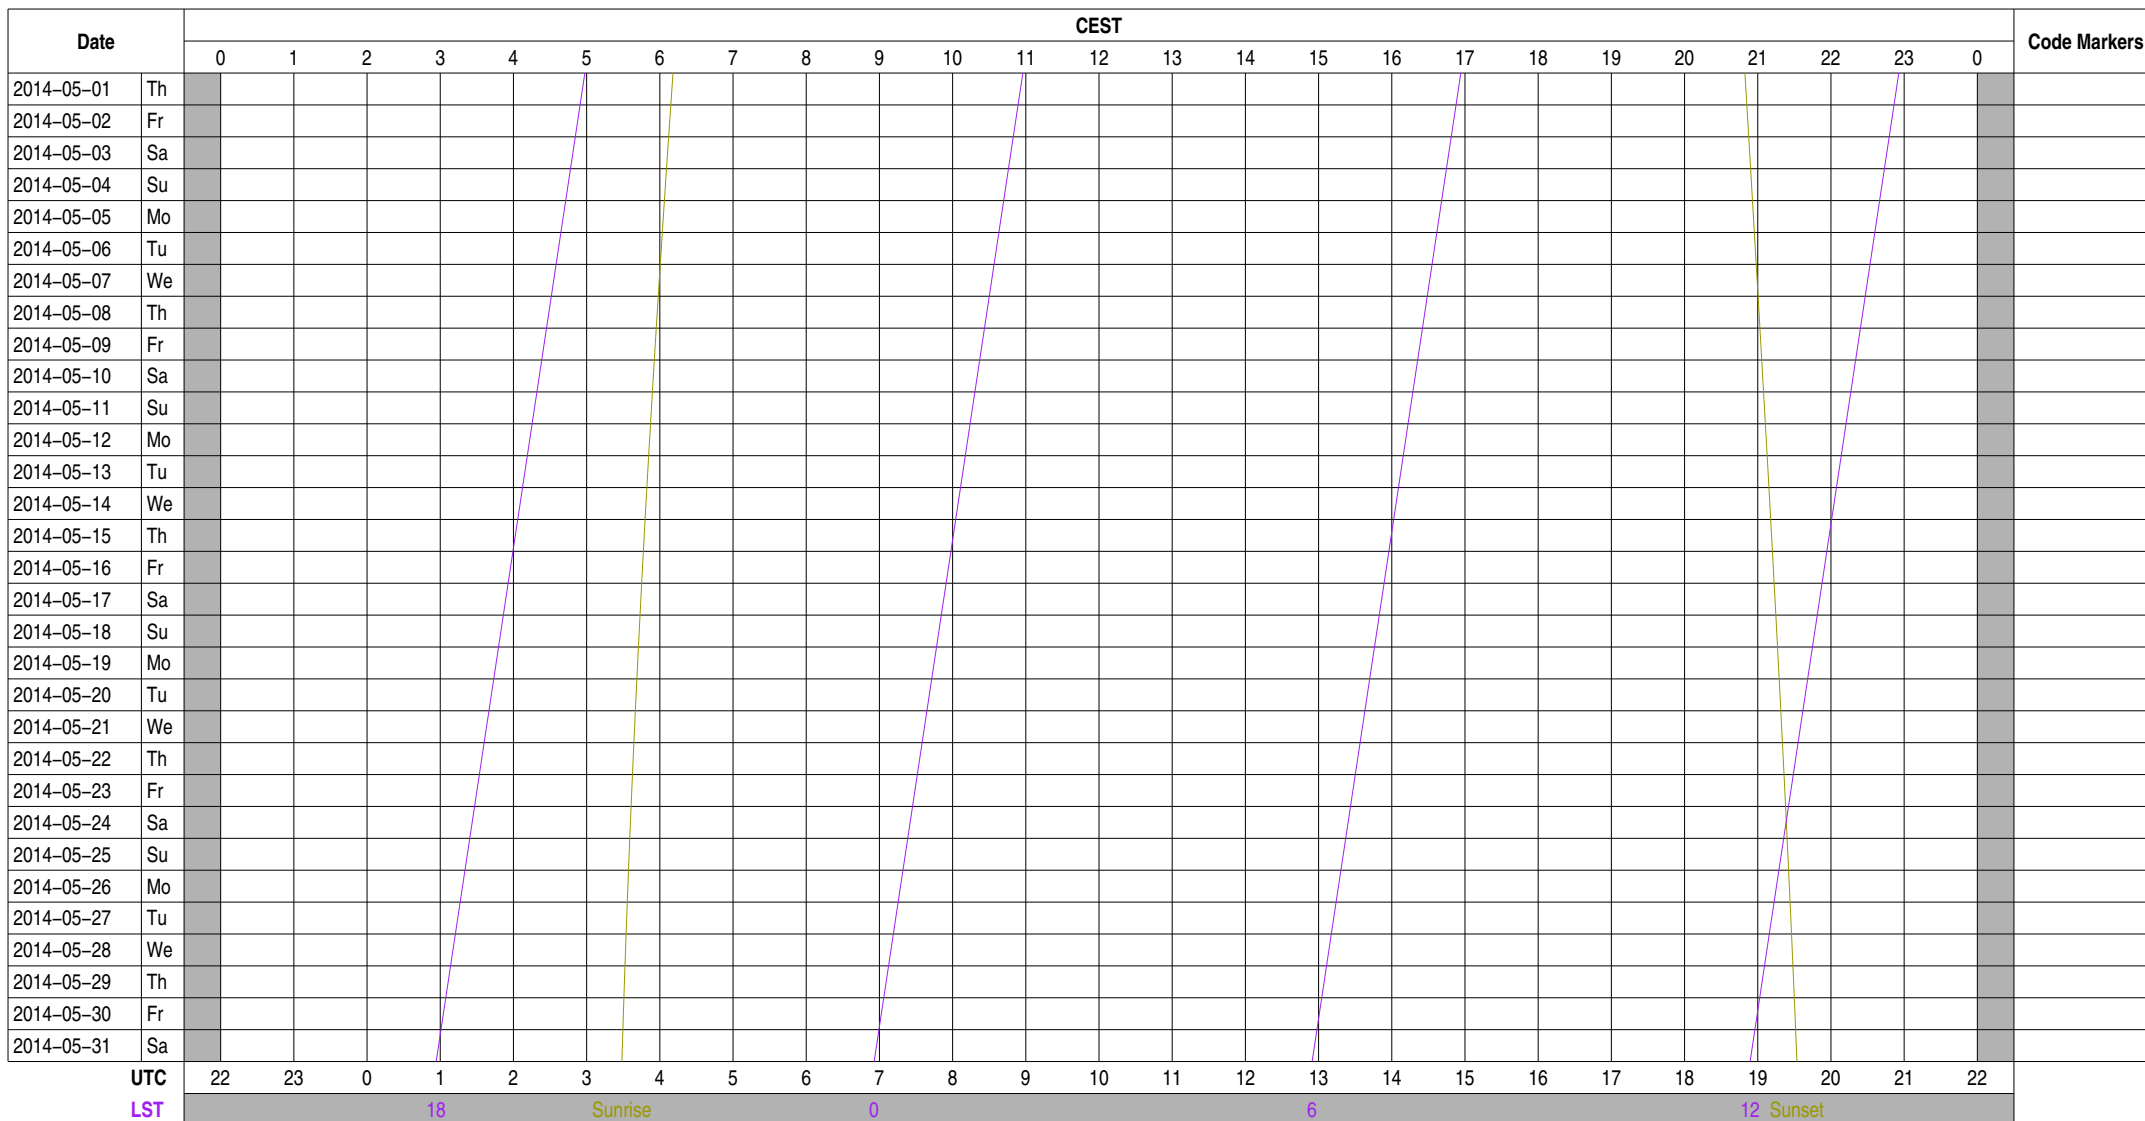

Observing Plan for IofarAN Computers

GLOW LOFAR Observing

2014-05-01 through 2014-05-31

Normal Experiment Code Markers

Other Code Markers

Color Meanings

Science A (Astrometry)	Science O (Other)	ILT Mode	Piggyback Without Control
Science C (Cosmology)	Science P (Pulsar)	Effelsberg Mode	Experiment Warning
Science E (Extragalactic)	Science R (Cosmic Rays)	GLOW Mode	Override Possible
Science G (Galactic)	Science S (Solar System)	Juelich Mode	
Science H (Ionosphere)	Test Observation	Station Failure	
Science N (AGN)	Maintenance Mode	Piggyback Control