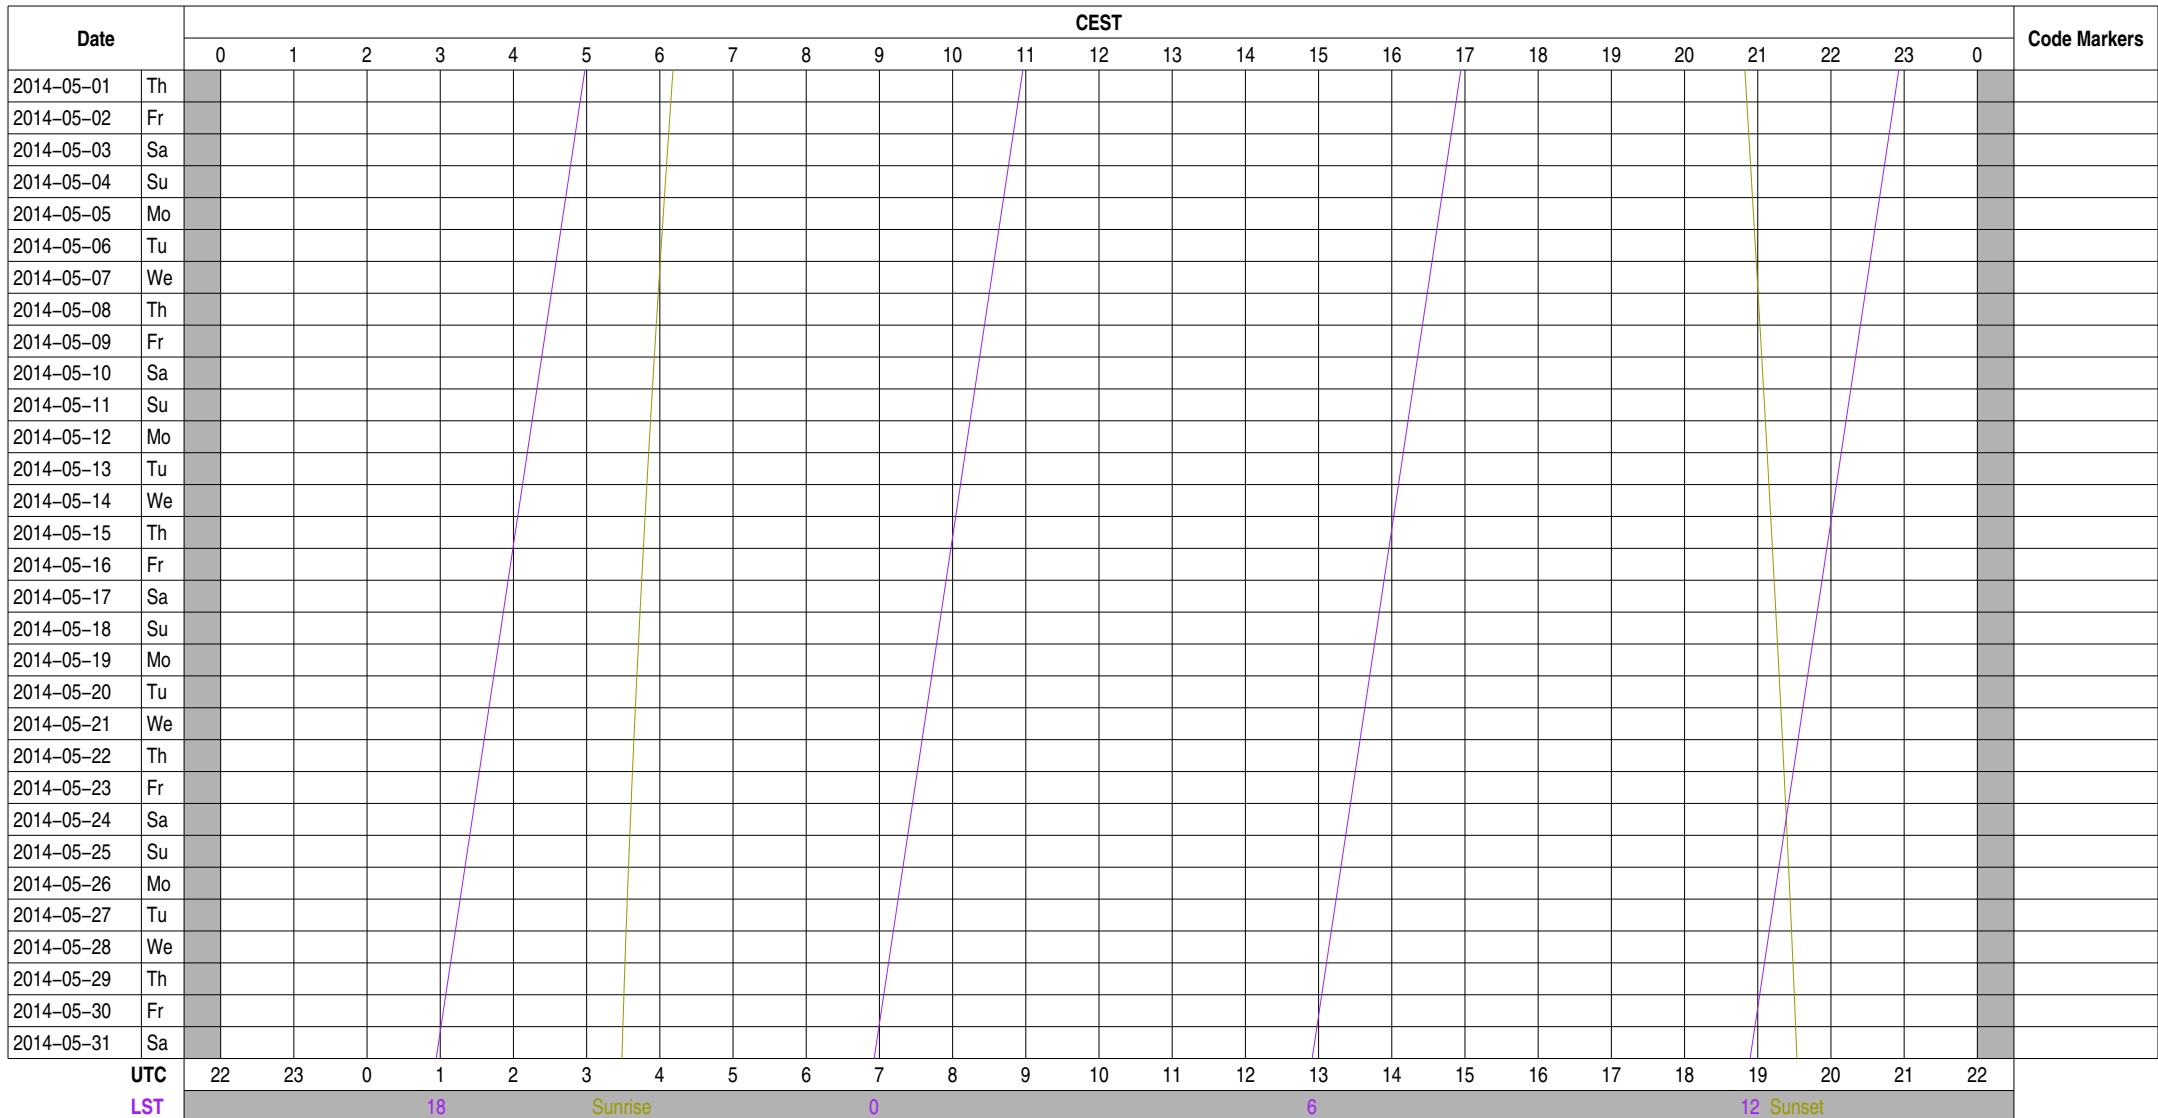

Observing Plan for lofarsrv Computer

GLOW LOFAR Observing

2014-05-01 through 2014-05-31

Normal Experiment Code Markers

Other Code Markers

Color Meanings

Science A (Astrometry)	Science O (Other)	ILT Mode	Piggyback Without Control
Science C (Cosmology)	Science P (Pulsar)	Effelsberg Mode	Experiment Warning
Science E (Extragalactic)	Science R (Cosmic Rays)	GLOW Mode	Override Possible
Science G (Galactic)	Science S (Solar System)	Juelich Mode	
Science H (Ionosphere)	Test Observation	Station Failure	
Science N (AGN)	Maintenance Mode	Piggyback Control