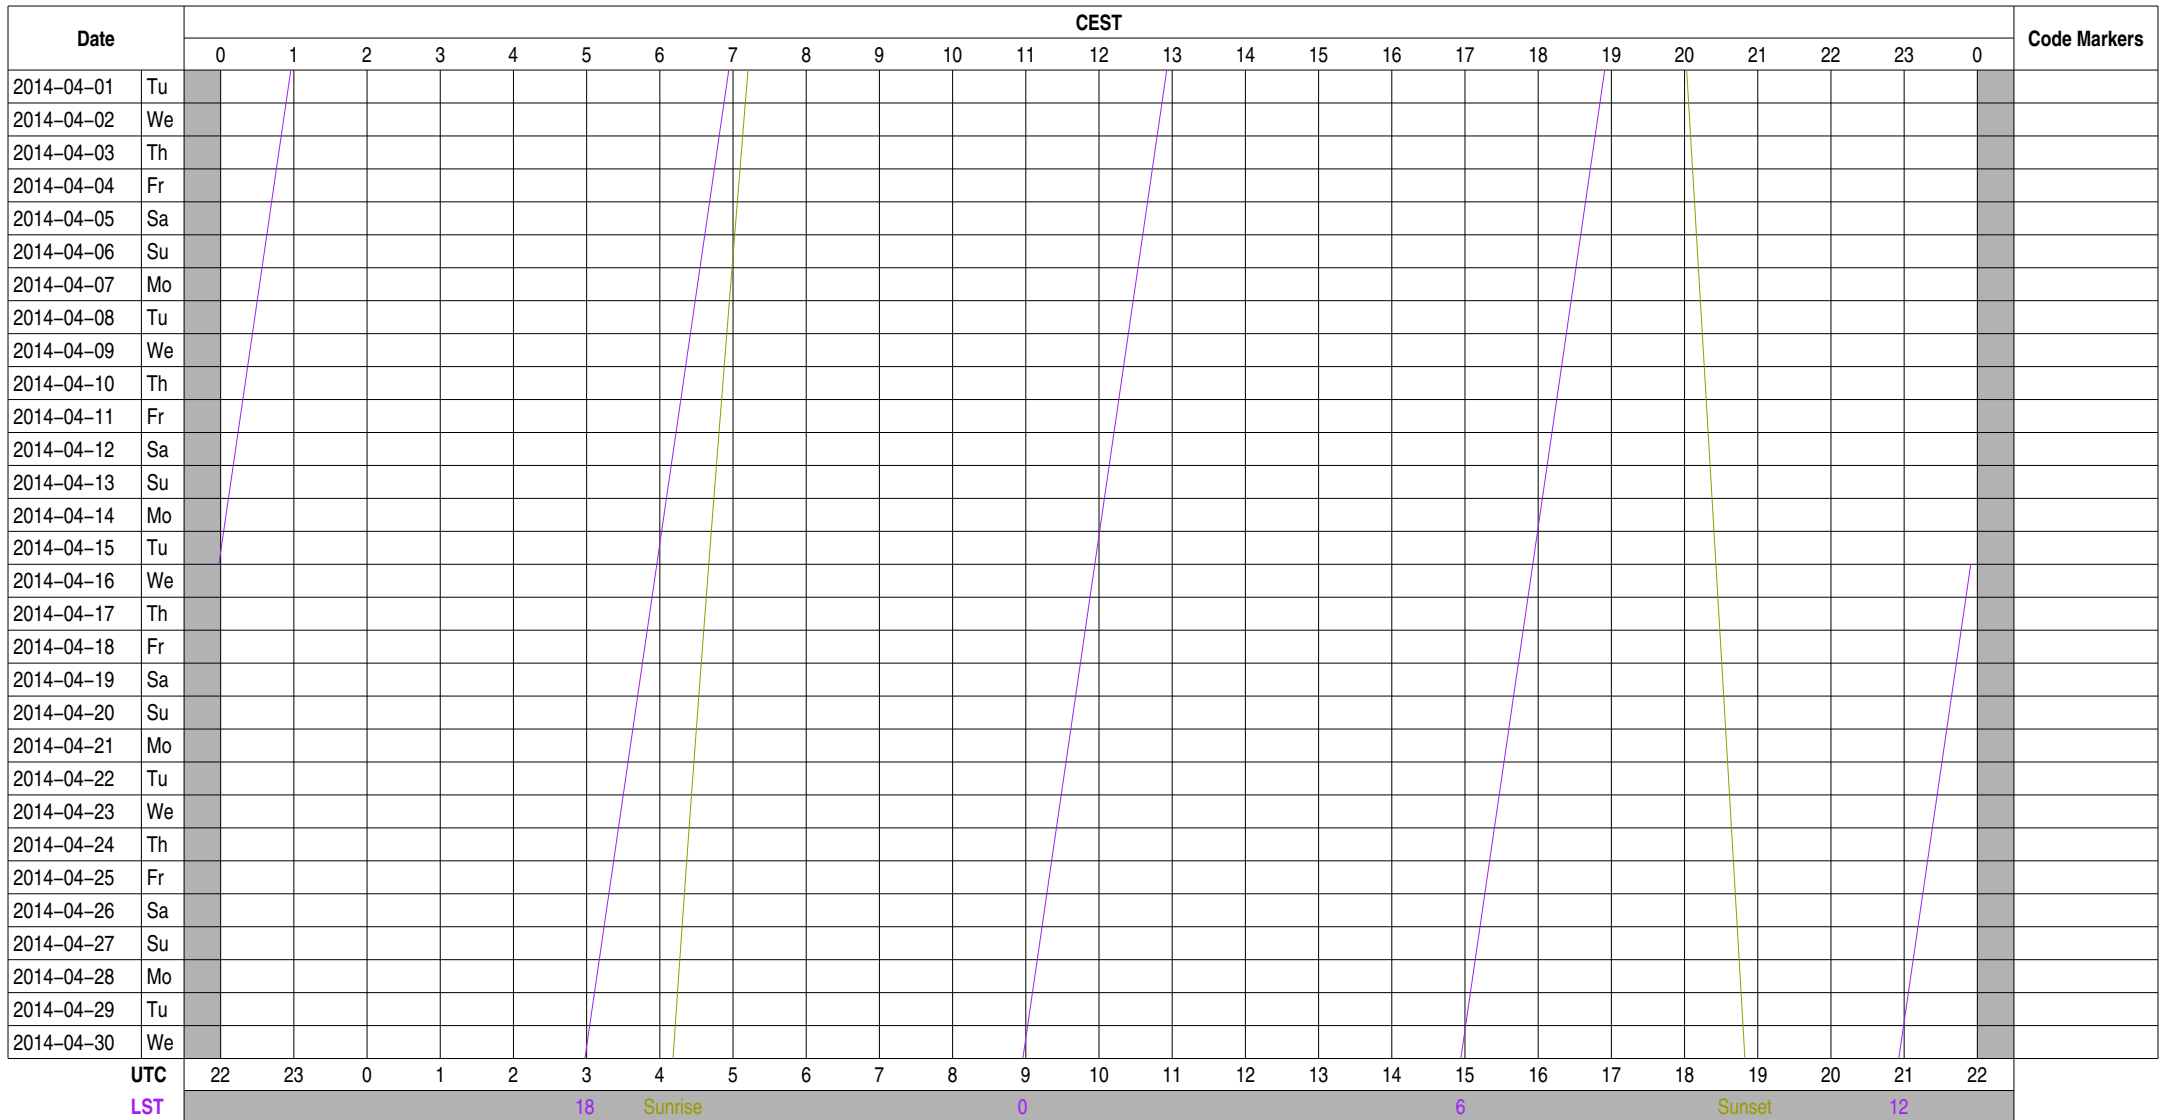

Observing Plan for lofarsrv Computer

GLOW LOFAR Observing

2014-04-01 through 2014-04-30

Normal Experiment Code Markers

Other Code Markers

Color Meanings

Science A (Astrometry)	Science O (Other)	ILT Mode	Piggyback Without Control
Science C (Cosmology)	Science P (Pulsar)	Effelsberg Mode	Experiment Warning
Science E (Extragalactic)	Science R (Cosmic Rays)	GLOW Mode	Override Possible
Science G (Galactic)	Science S (Solar System)	Juelich Mode	
Science H (Ionosphere)	Test Observation	Station Failure	
Science N (AGN)	Maintenance Mode	Piggyback Control