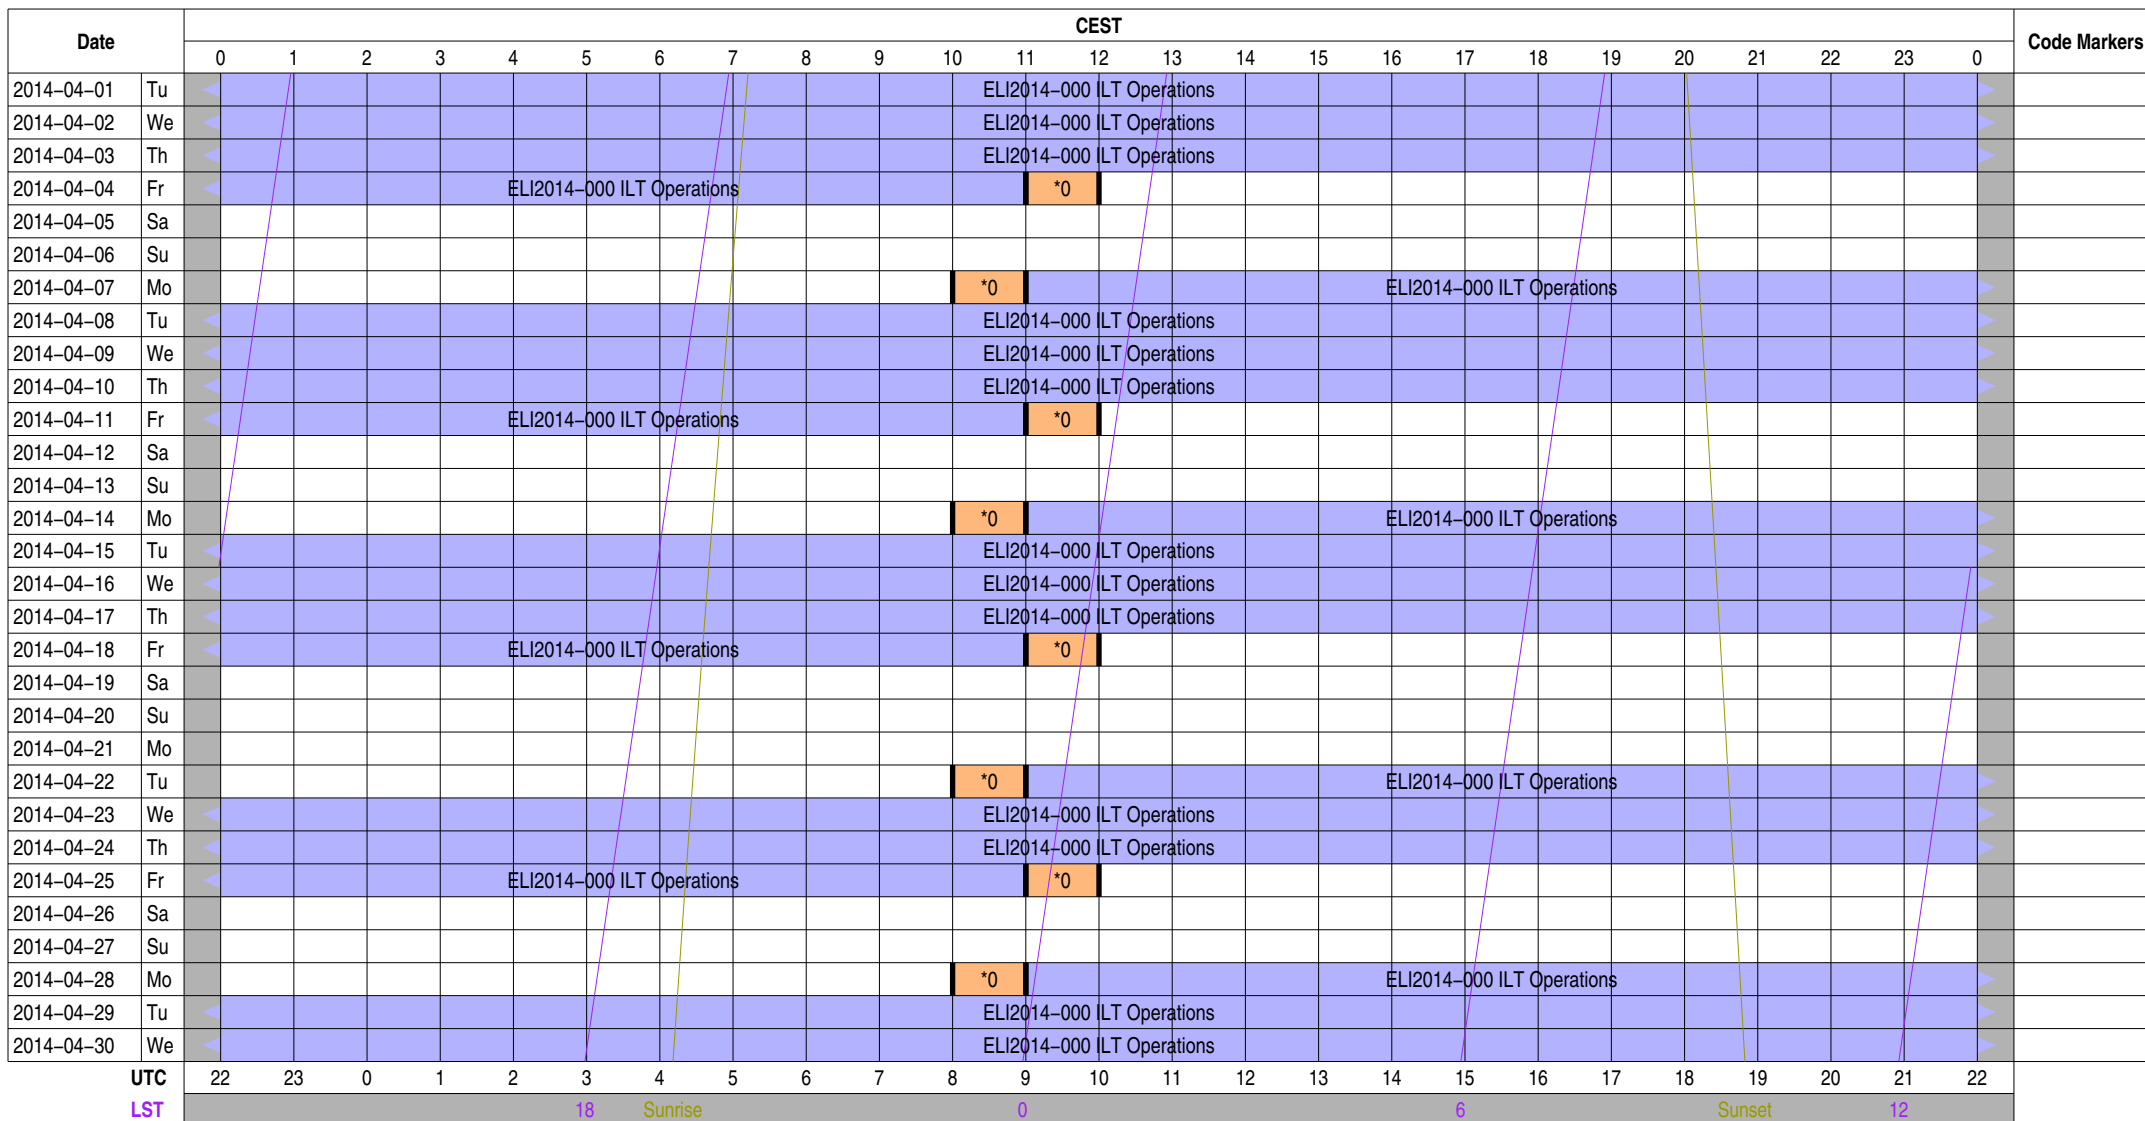

Observing Plan for DE604 Potsdam

GLOW LOFAR Observing

2014-04-01 through 2014-04-30

Normal Experiment Code Markers

0 ELM2014-000 Kuniyoshi, Horneff

Other Code Markers

Color Meanings

Science A (Astrometry)	Science O (Other)	ILT Mode	Piggyback Without Control
Science C (Cosmology)	Science P (Pulsar)	Effelsberg Mode	Experiment Warning
Science E (Extragalactic)	Science R (Cosmic Rays)	GLOW Mode	Override Possible
Science G (Galactic)	Science S (Solar System)	Juelich Mode	
Science H (Ionosphere)	Test Observation	Station Failure	
Science N (AGN)	Maintenance Mode	Piggyback Control