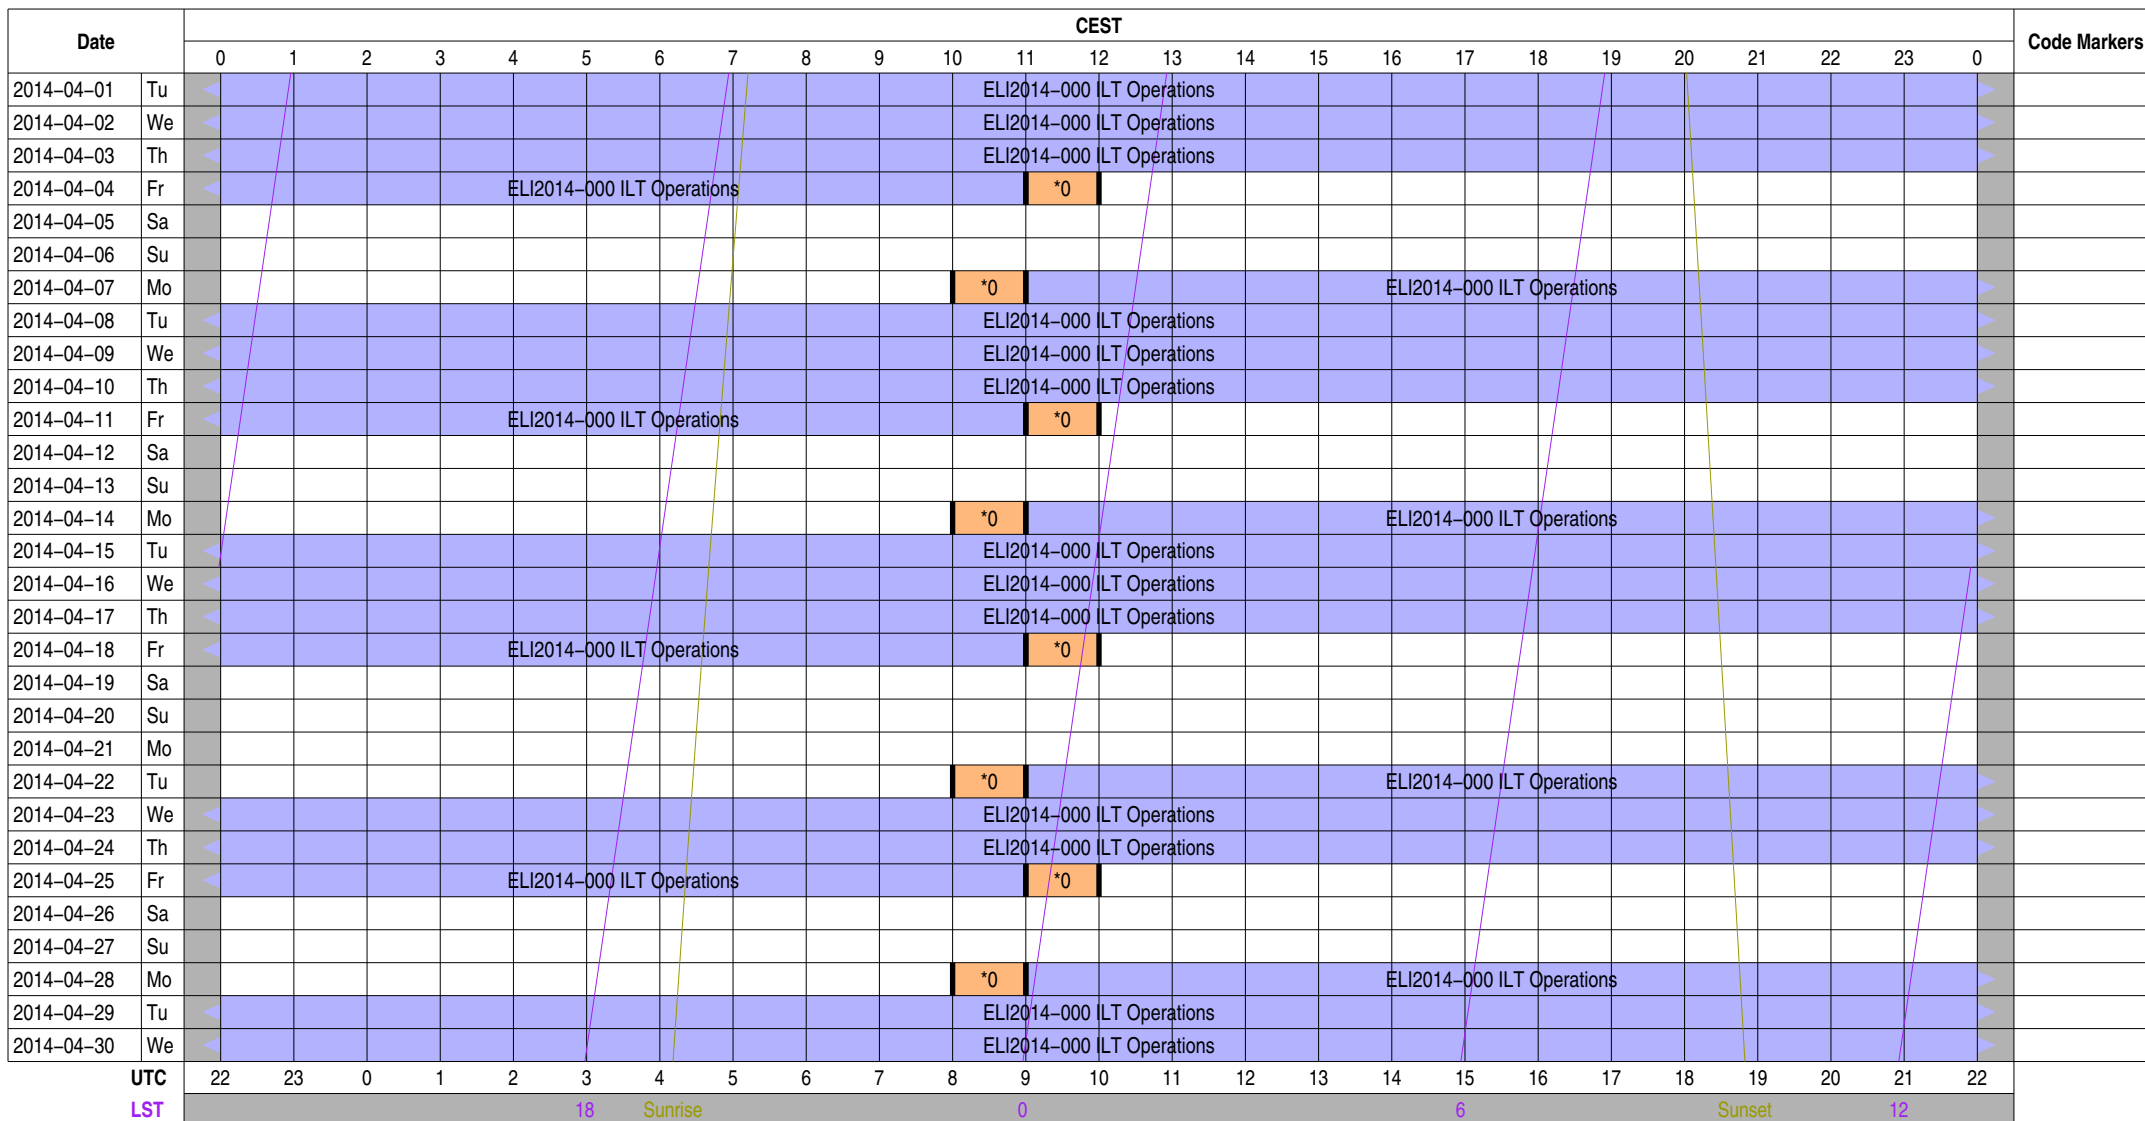

Observing Plan for DE602 Unterweilenbach

GLOW LOFAR Observing

2014-04-01 through 2014-04-30

Normal Experiment Code Markers

0 ELM2014-000 Kuniyoshi, Horneff

Other Code Markers

Color Meanings

Science A (Astrometry)	Science O (Other)	ILT Mode	Piggyback Without Control
Science C (Cosmology)	Science P (Pulsar)	Effelsberg Mode	Experiment Warning
Science E (Extragalactic)	Science R (Cosmic Rays)	GLOW Mode	Override Possible
Science G (Galactic)	Science S (Solar System)	Juelich Mode	
Science H (Ionosphere)	Test Observation	Station Failure	
Science N (AGN)	Maintenance Mode	Piggyback Control