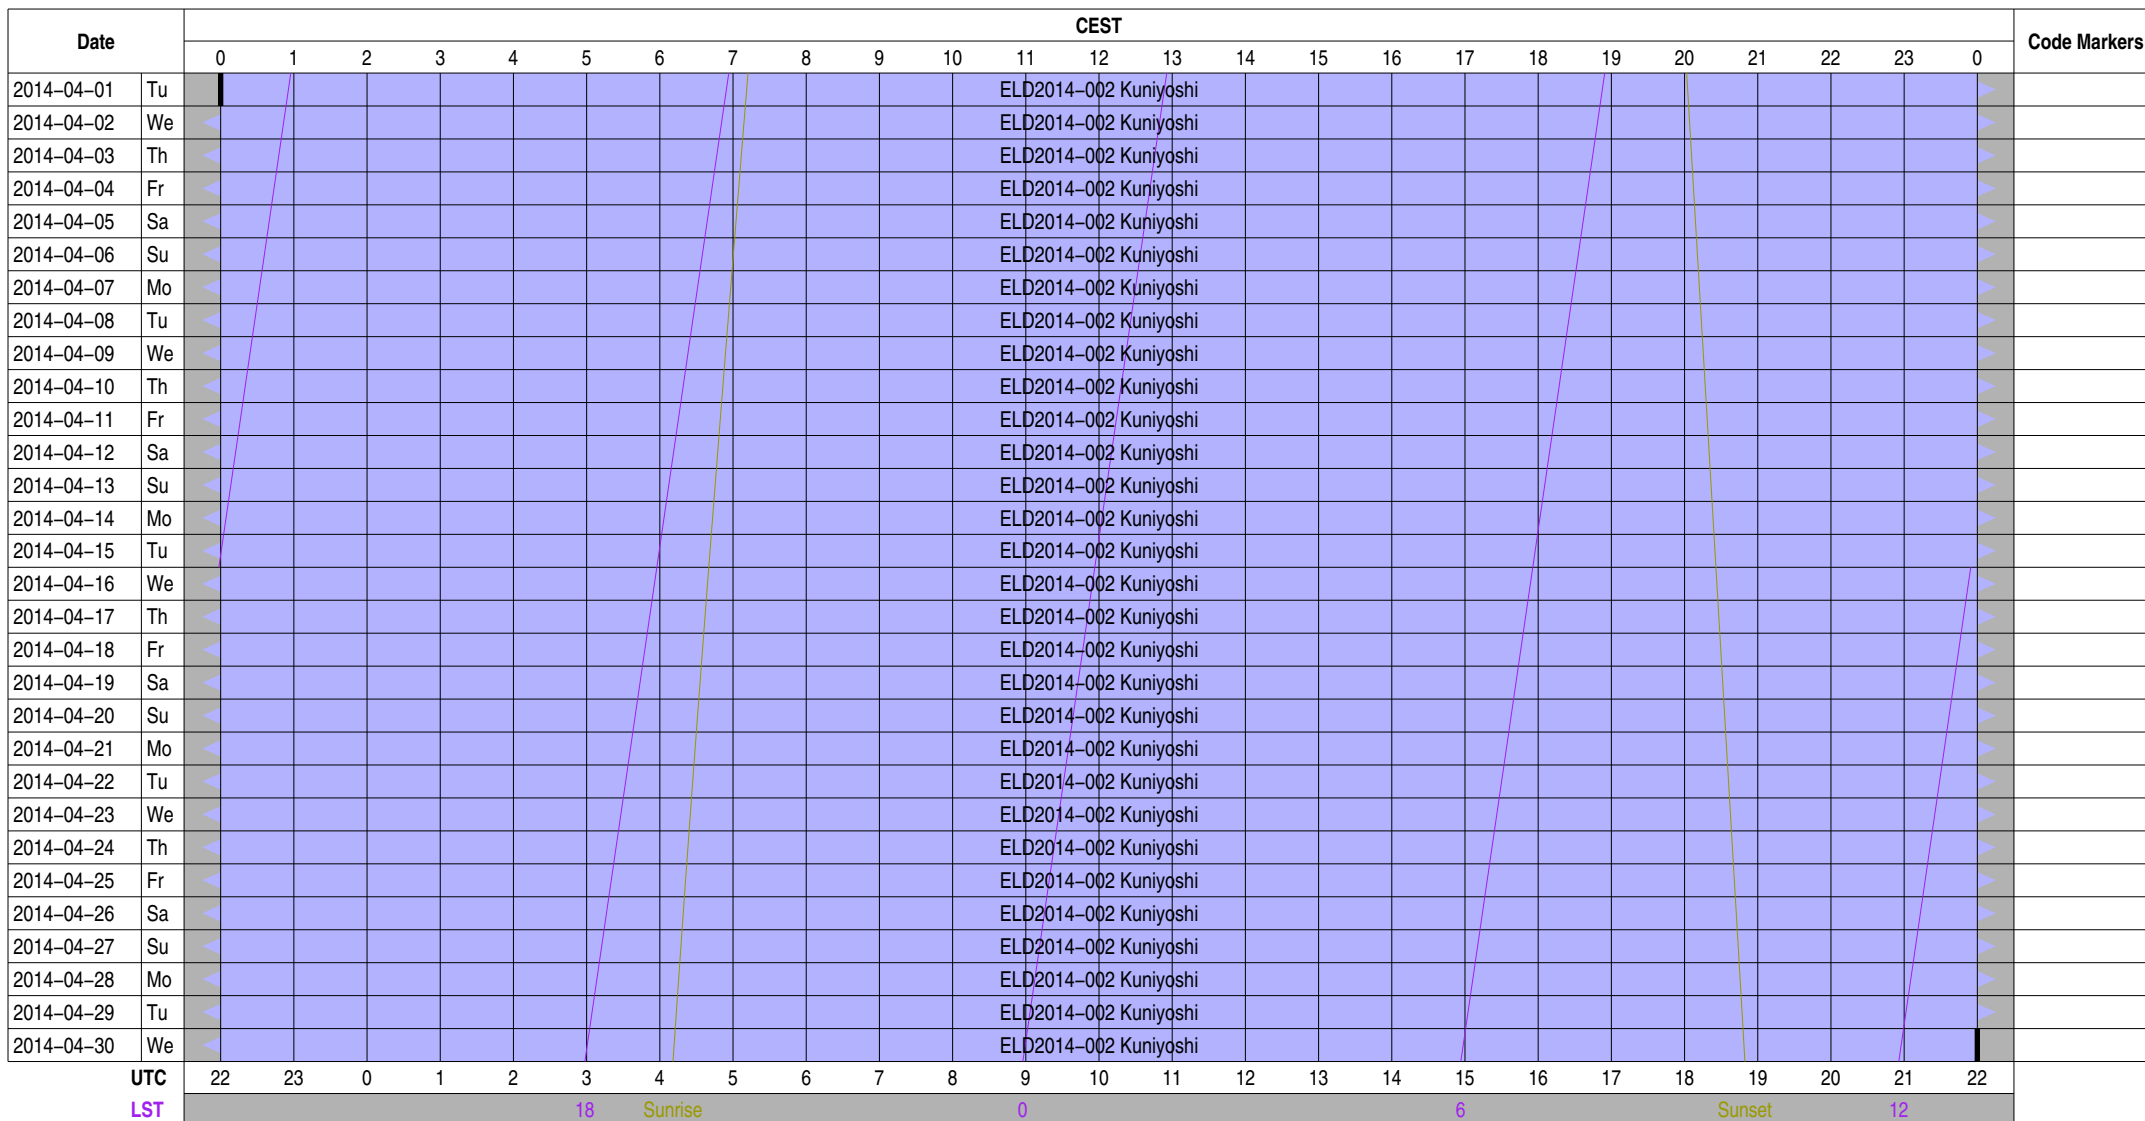

Observing Plan for Operator On-Duty

GLOW LOFAR Observing

2014-04-01 through 2014-04-30

Normal Experiment Code Markers

Other Code Markers

Color Meanings

- 100 m Operator
- Anderson
- Kuniyoshi
- Horneffer
- Other
- Unknown