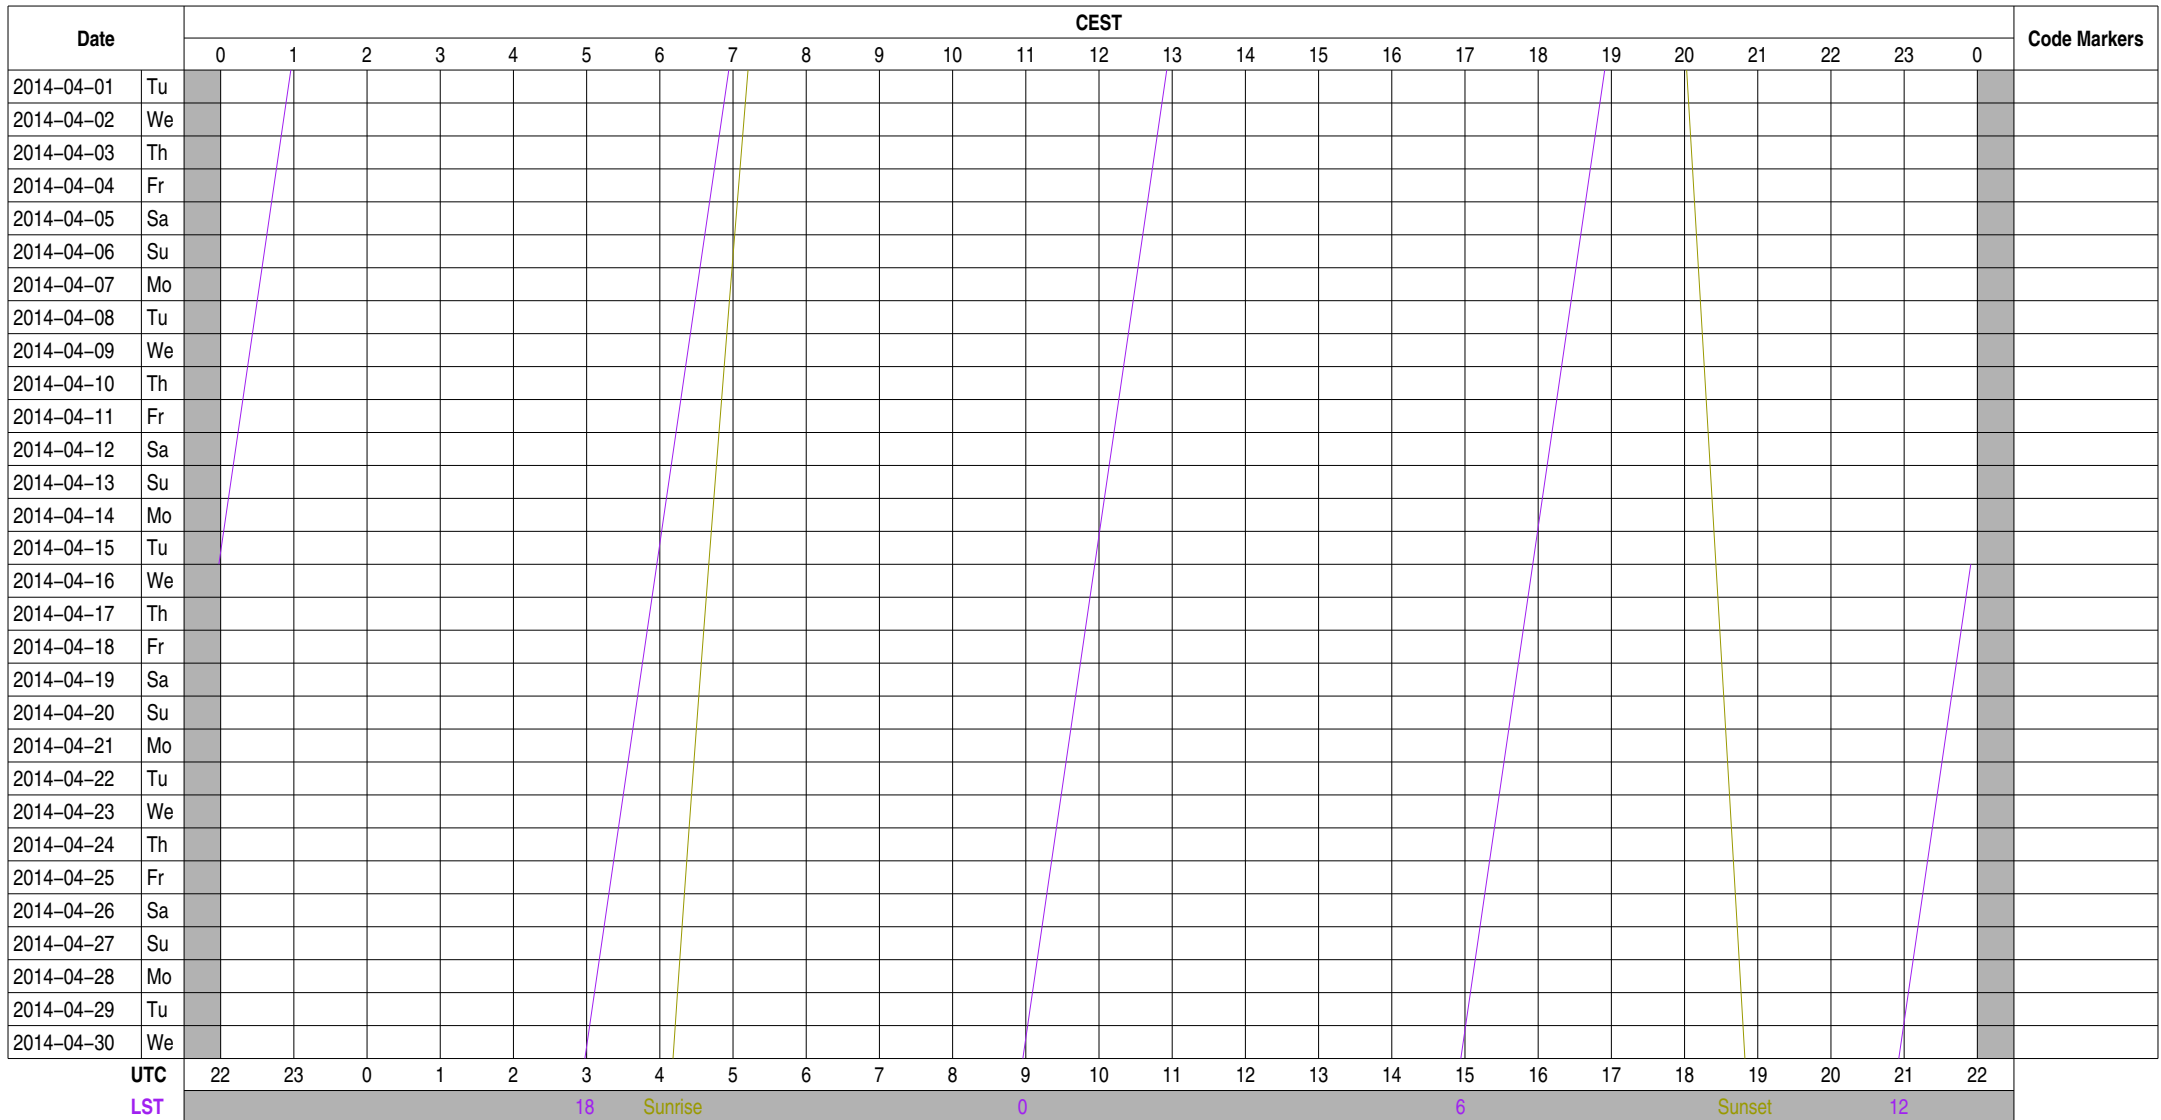

Observing Plan for IofarAN Computers

GLOW LOFAR Observing

2014-04-01 through 2014-04-30

Normal Experiment Code Markers

Other Code Markers

Color Meanings

Science A (Astrometry)	Science O (Other)	ILT Mode	Piggyback Without Control
Science C (Cosmology)	Science P (Pulsar)	Effelsberg Mode	Experiment Warning
Science E (Extragalactic)	Science R (Cosmic Rays)	GLOW Mode	Override Possible
Science G (Galactic)	Science S (Solar System)	Juelich Mode	
Science H (Ionosphere)	Test Observation	Station Failure	
Science N (AGN)	Maintenance Mode	Piggyback Control